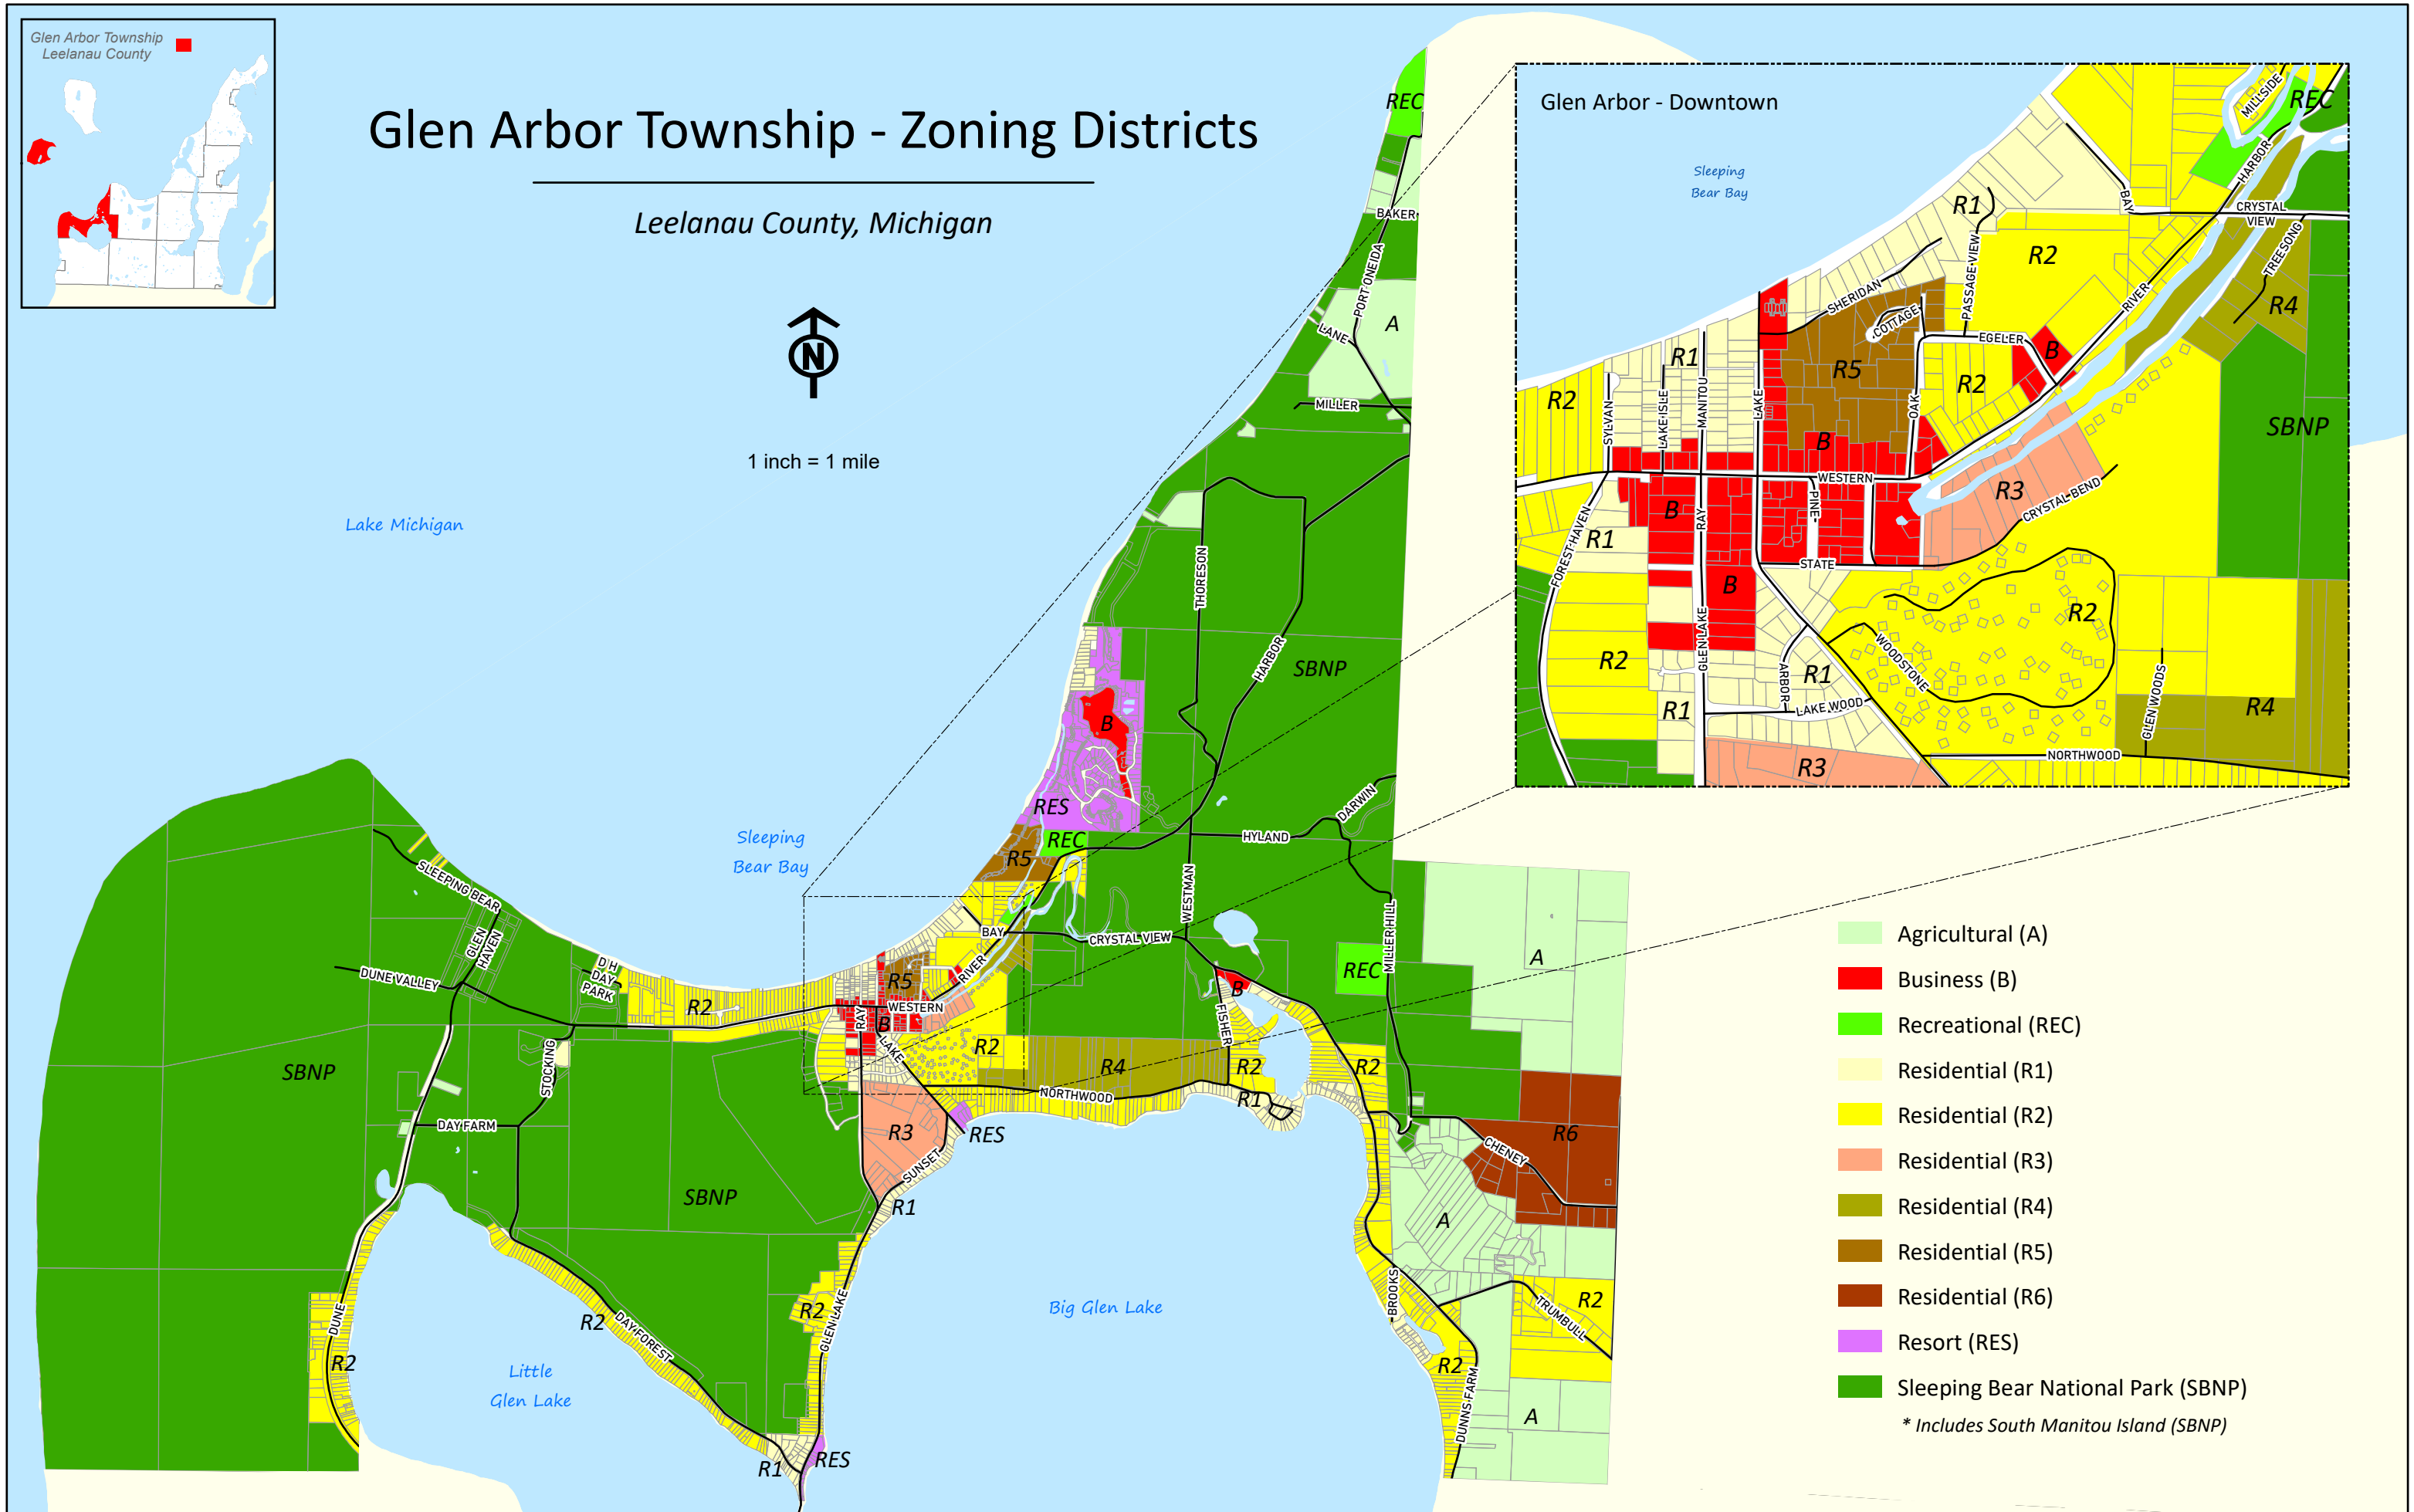

# Glen Arbor Township - Zoning Districts

Leelanau County, Michigan

1 inch = 1 mile

- Agricultural (A)
  - Business (B)
  - Recreational (REC)
  - Residential (R1)
  - Residential (R2)
  - Residential (R3)
  - Residential (R4)
  - Residential (R5)
  - Residential (R6)
  - Resort (RES)
  - Sleeping Bear National Park (SBNP)
- \* Includes South Manitou Island (SBNP)