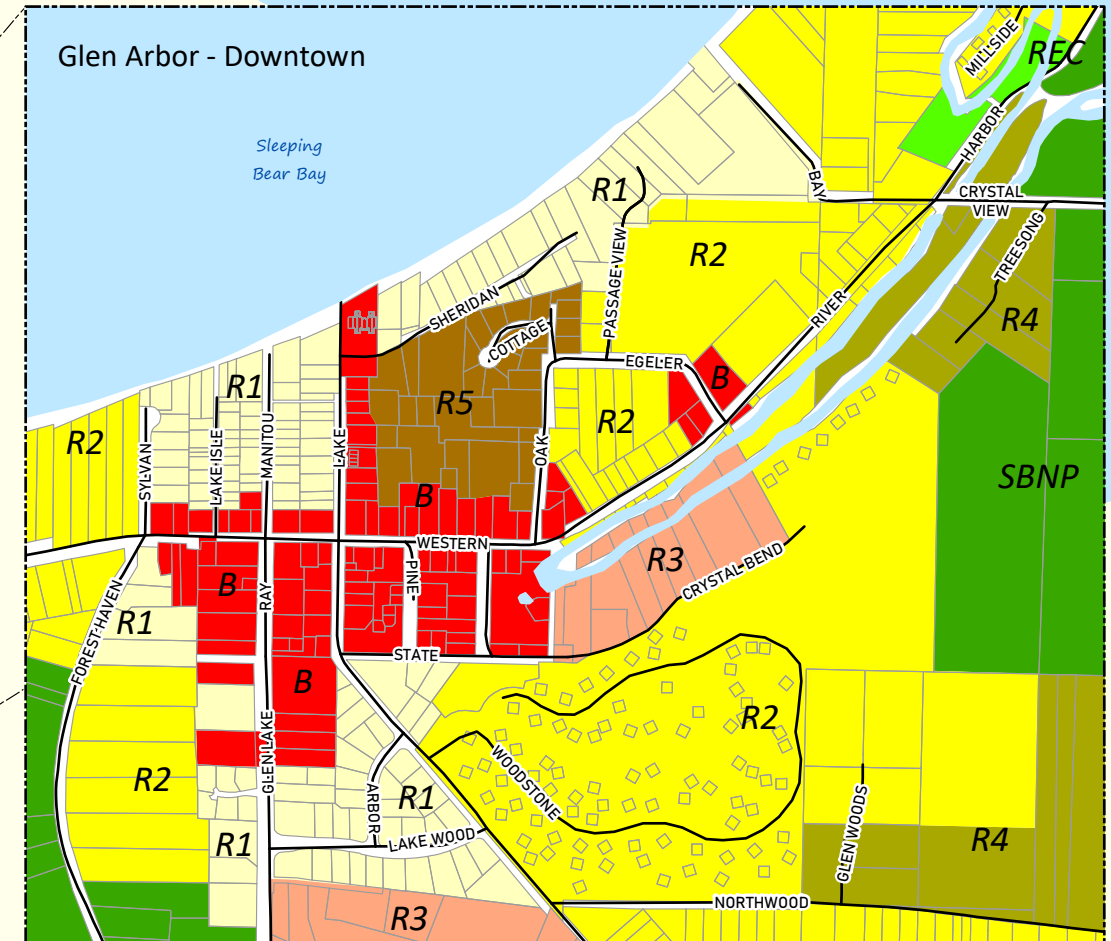

# Glen Arbor Township - Zoning Districts

Leelanau County, Michigan

1 inch = 1 mile

- Agricultural (A)
  - Business (B)
  - Recreational (REC)
  - Residential (R1)
  - Residential (R2)
  - Residential (R3)
  - Residential (R4)
  - Residential (R5)
  - Residential (R6)
  - Resort (RES)
  - Sleeping Bear National Park (SBNP)
- \* Includes South Manitou Island (SBNP)