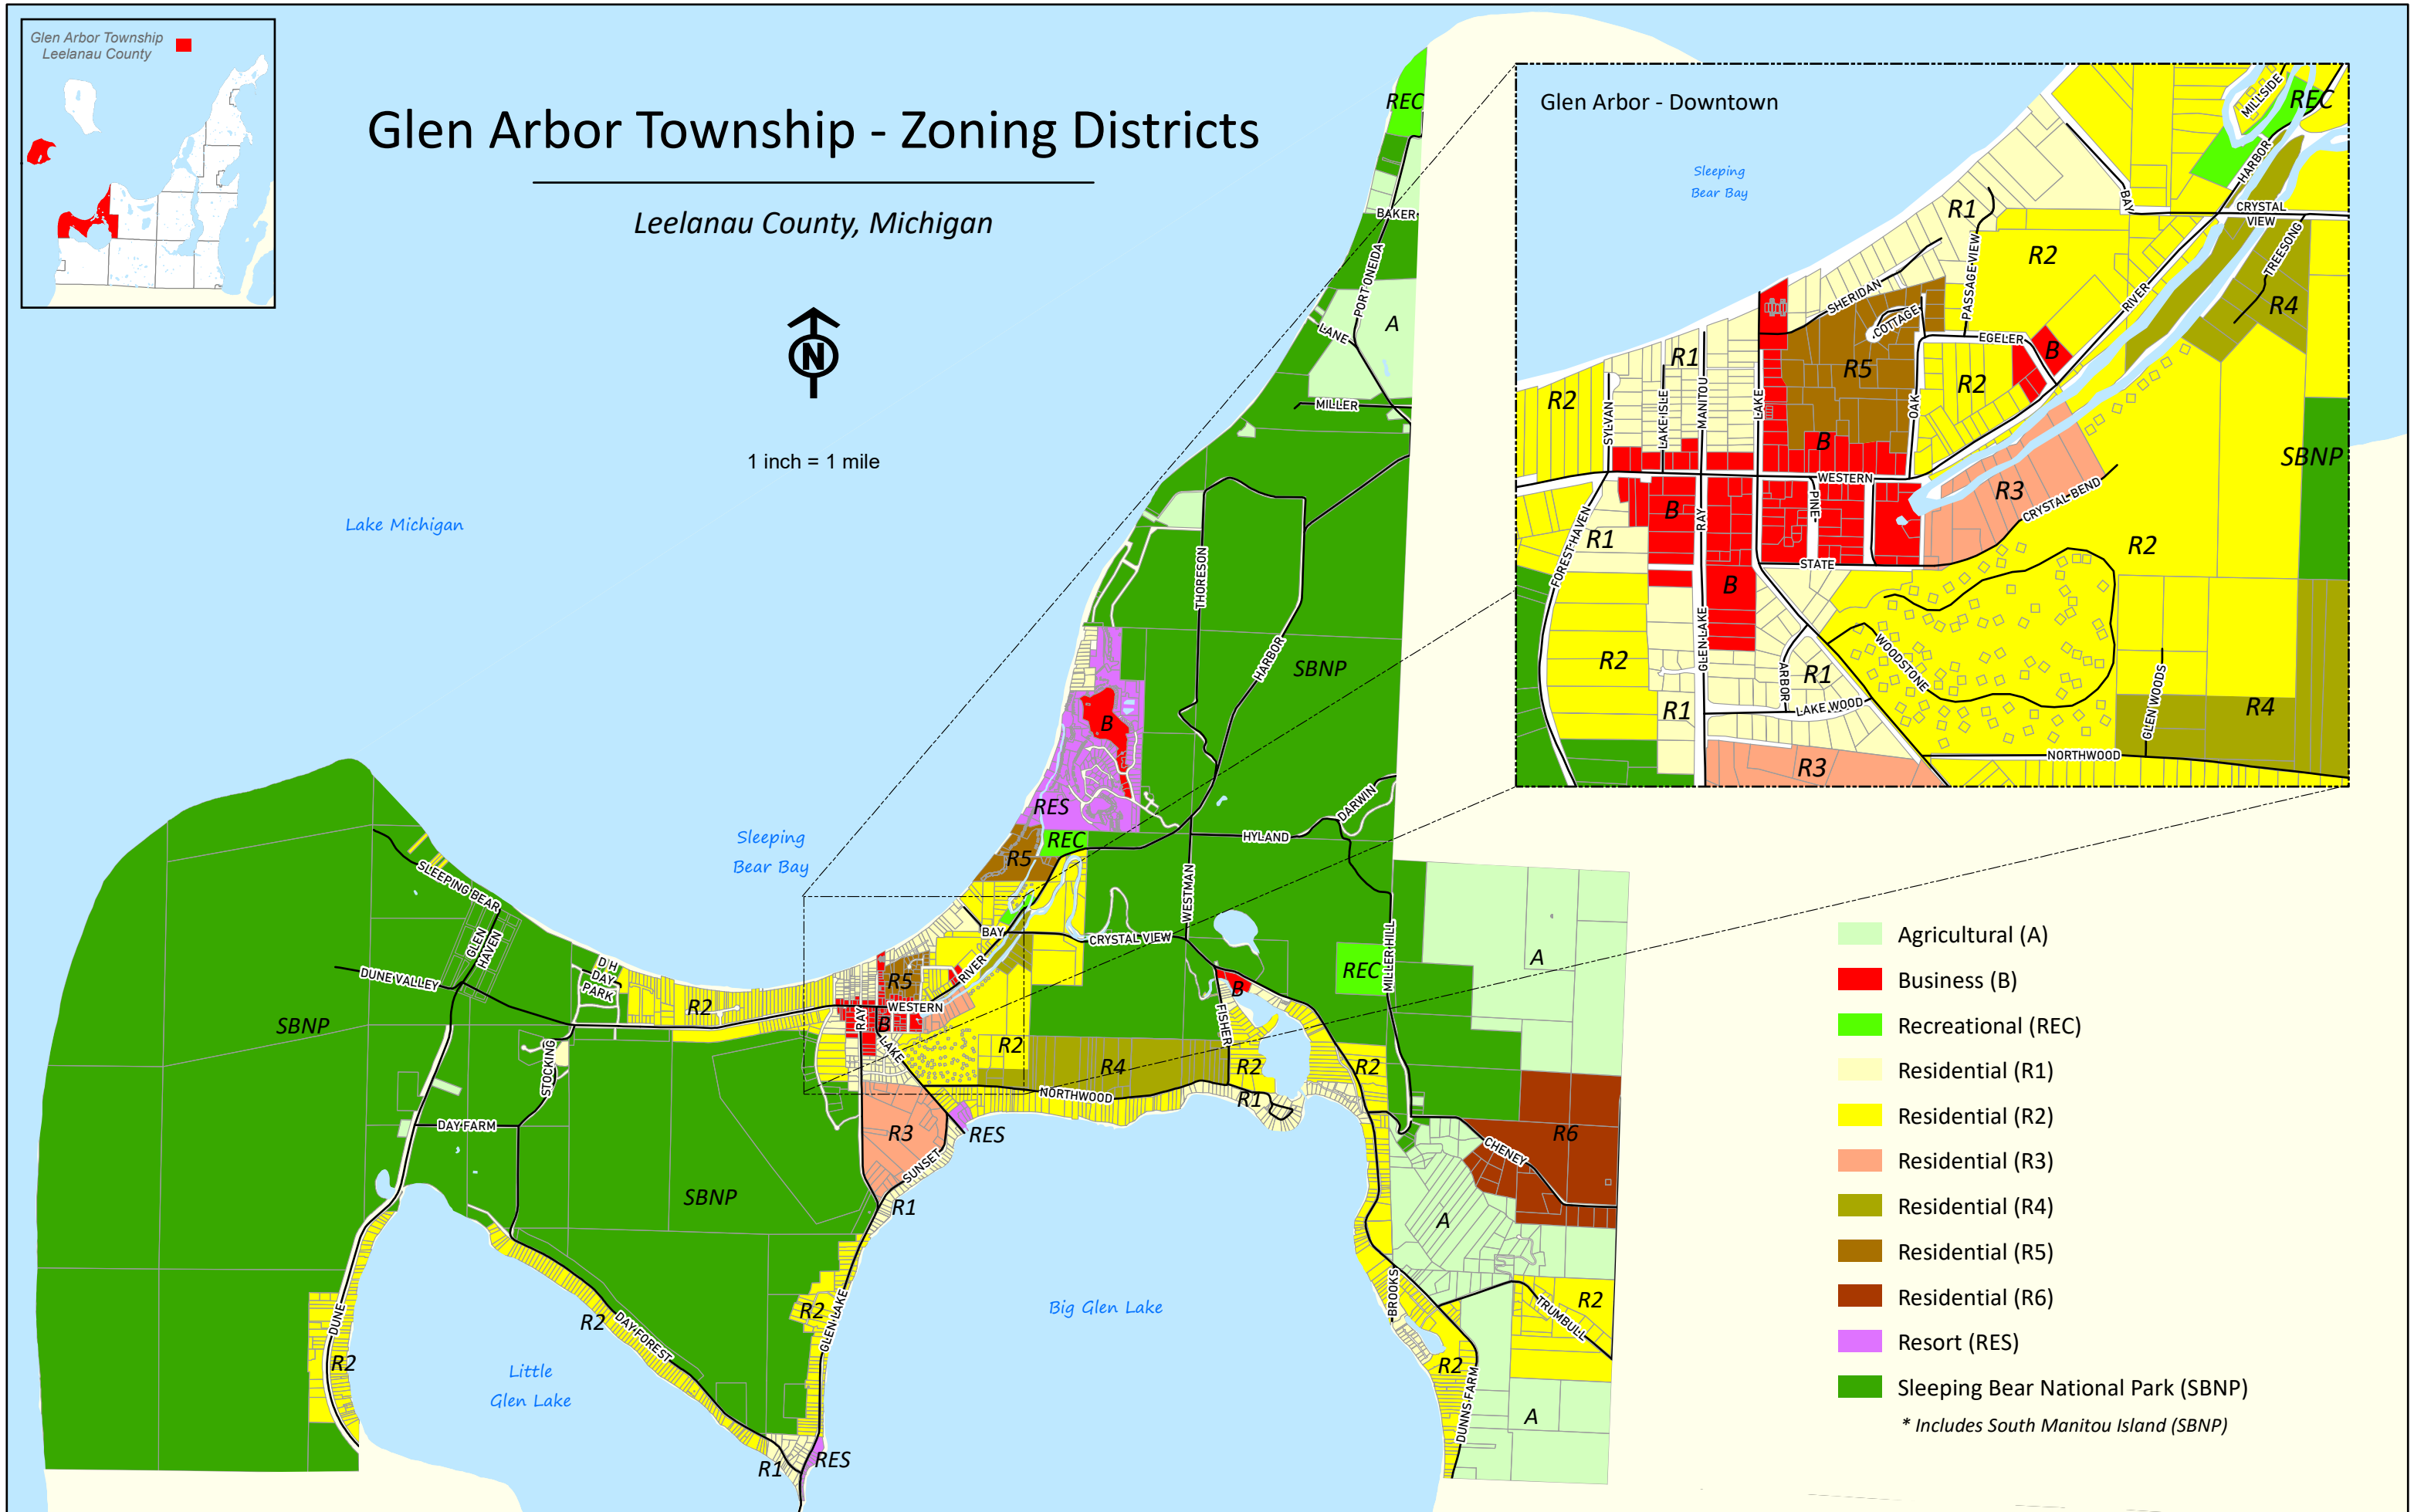

Glen Arbor Township - Zoning Districts

Leelanau County, Michigan

1 inch = 1 mile

- Agricultural (A)
 - Business (B)
 - Recreational (REC)
 - Residential (R1)
 - Residential (R2)
 - Residential (R3)
 - Residential (R4)
 - Residential (R5)
 - Residential (R6)
 - Resort (RES)
 - Sleeping Bear National Park (SBNP)
- * Includes South Manitou Island (SBNP)