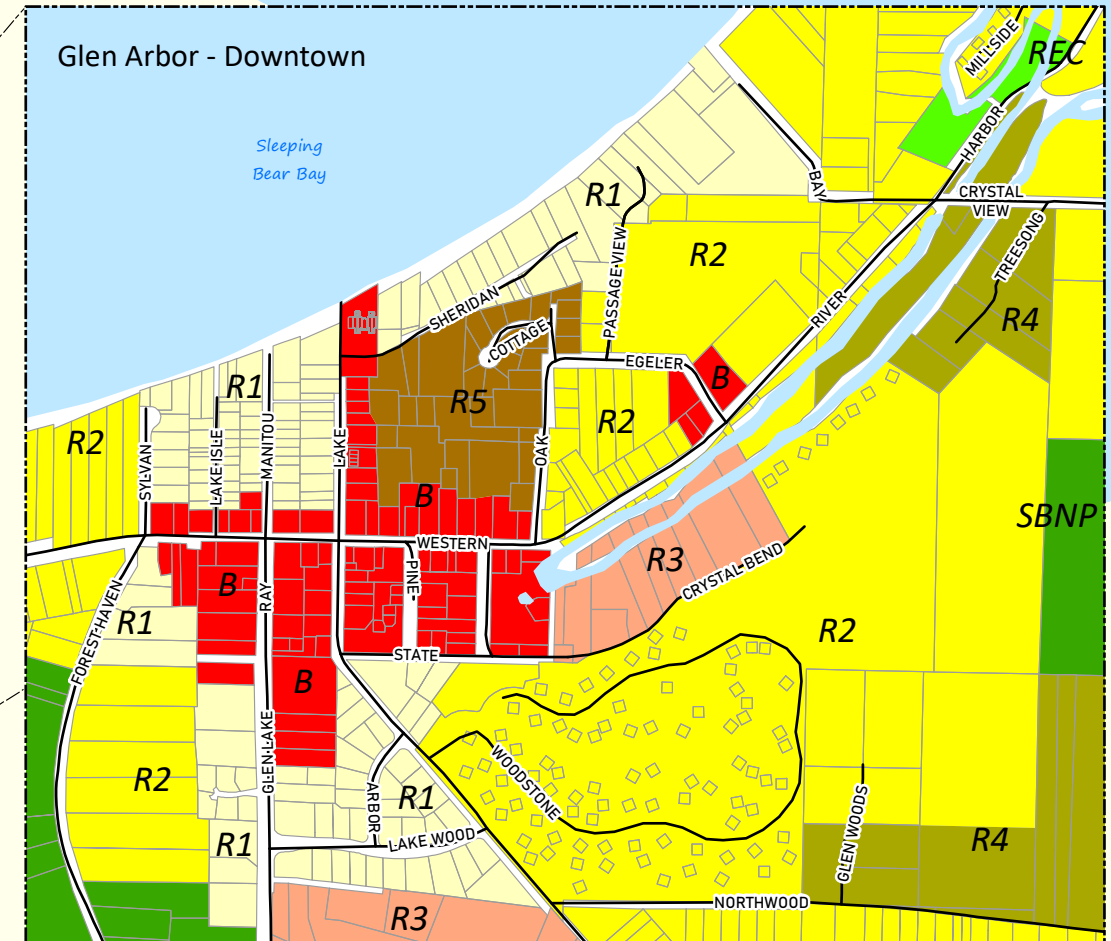

Glen Arbor Township - Zoning Districts

Leelanau County, Michigan

1 inch = 1 mile

- Agricultural (A)
 - Business (B)
 - Recreational (REC)
 - Residential (R1)
 - Residential (R2)
 - Residential (R3)
 - Residential (R4)
 - Residential (R5)
 - Residential (R6)
 - Resort (RES)
 - Sleeping Bear National Park (SBNP)
- * Includes South Manitou Island (SBNP)