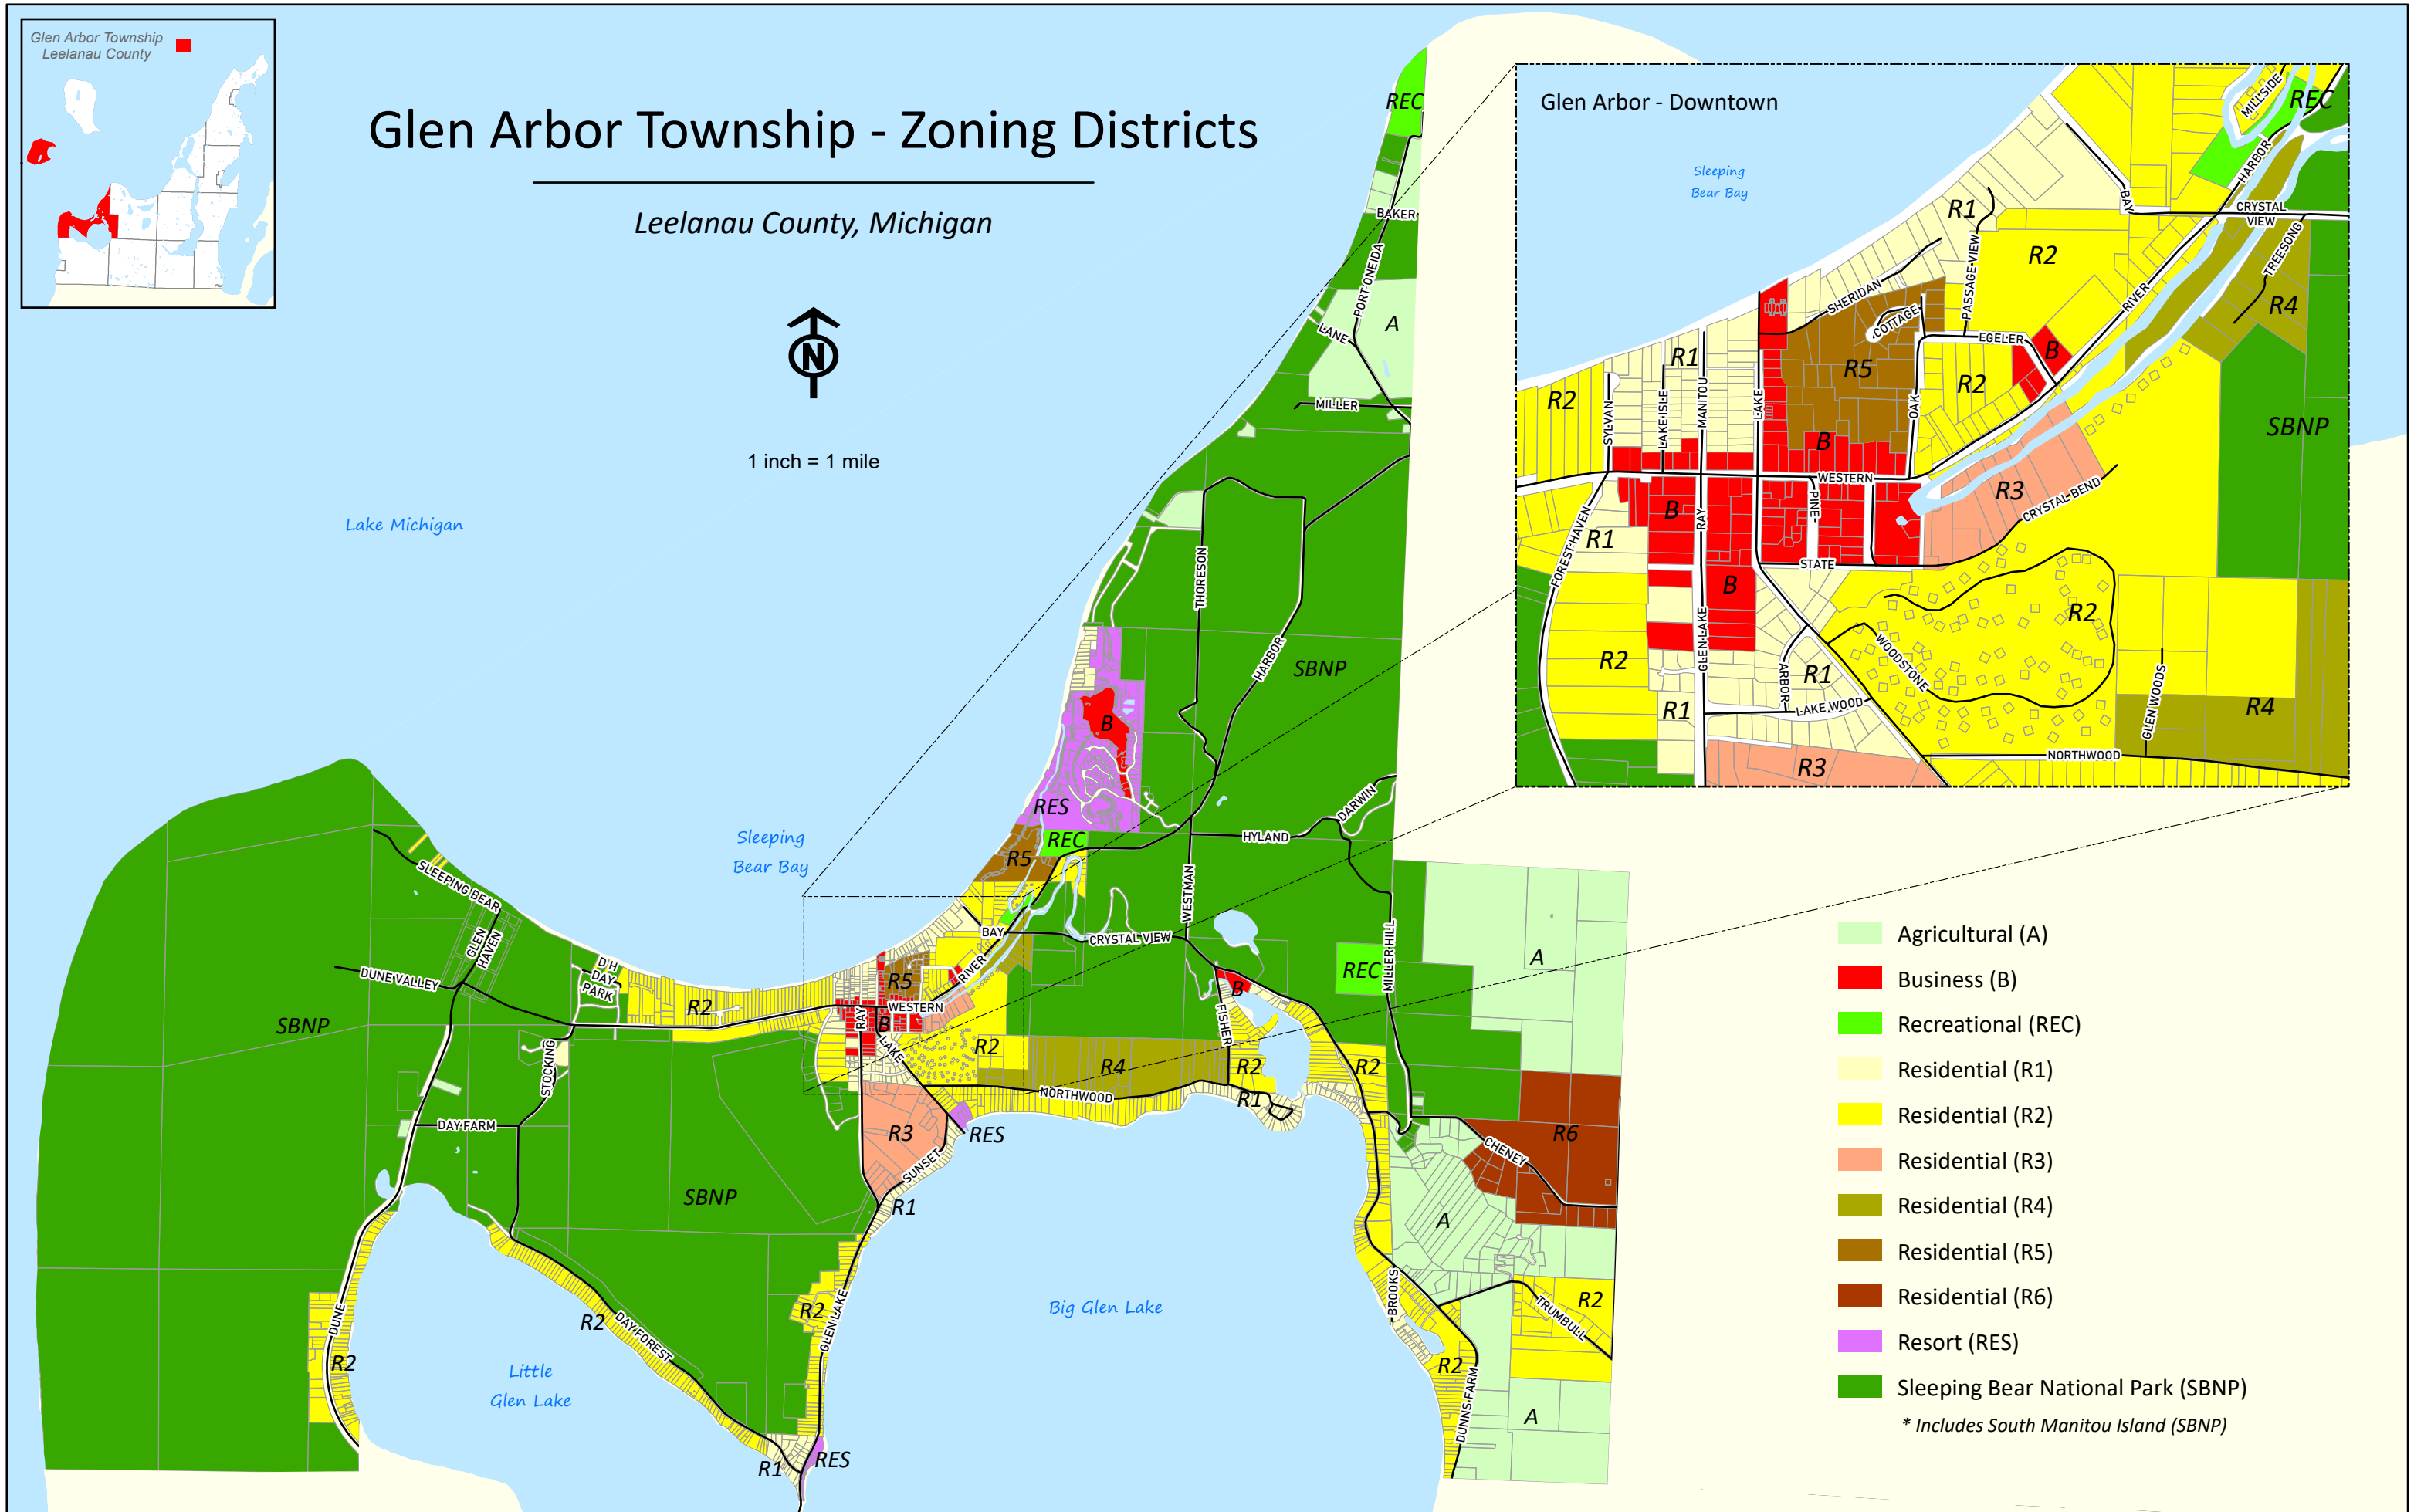

# Glen Arbor Township - Zoning Districts

Leelanau County, Michigan

1 inch = 1 mile

- Agricultural (A)
  - Business (B)
  - Recreational (REC)
  - Residential (R1)
  - Residential (R2)
  - Residential (R3)
  - Residential (R4)
  - Residential (R5)
  - Residential (R6)
  - Resort (RES)
  - Sleeping Bear National Park (SBNP)
- \* Includes South Manitou Island (SBNP)