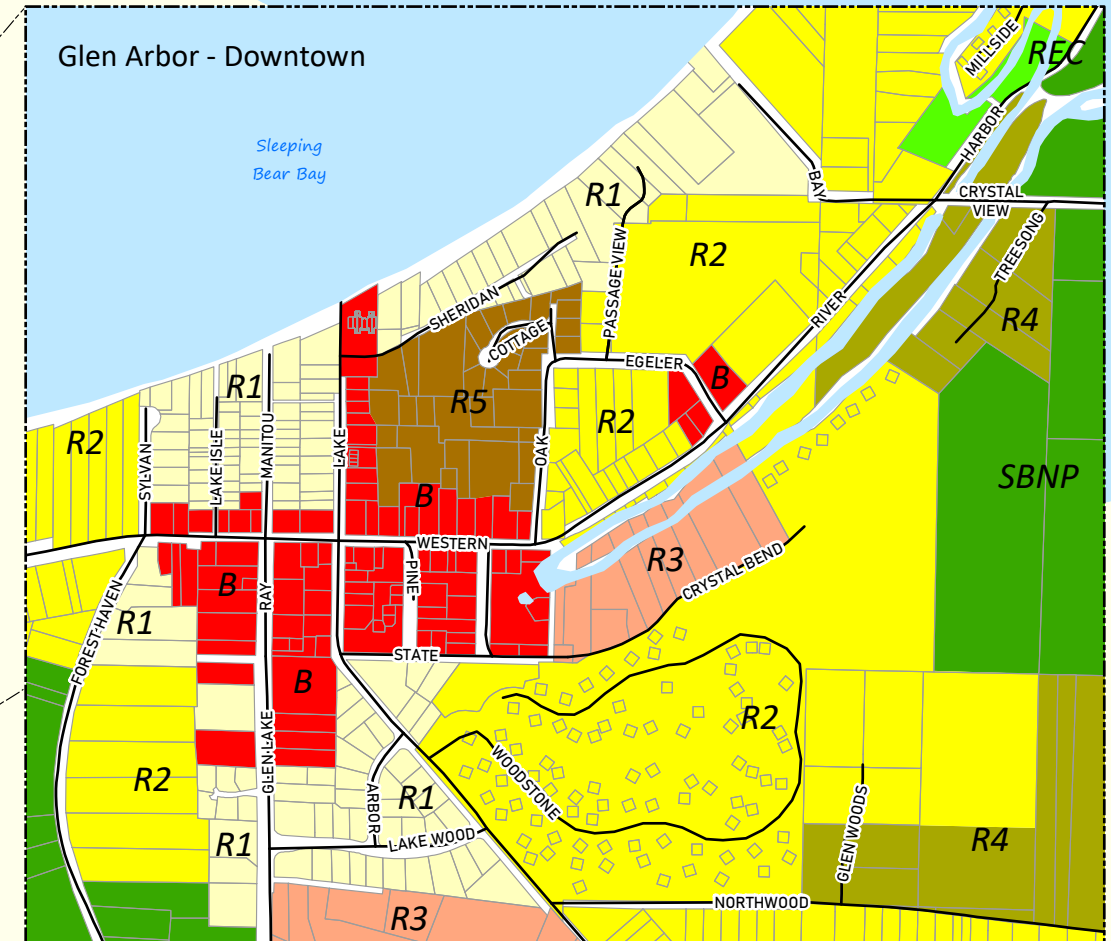

# Glen Arbor Township - Zoning Districts

Leelanau County, Michigan

1 inch = 1 mile

- Agricultural (A)
  - Business (B)
  - Recreational (REC)
  - Residential (R1)
  - Residential (R2)
  - Residential (R3)
  - Residential (R4)
  - Residential (R5)
  - Residential (R6)
  - Resort (RES)
  - Sleeping Bear National Park (SBNP)
- \* Includes South Manitou Island (SBNP)