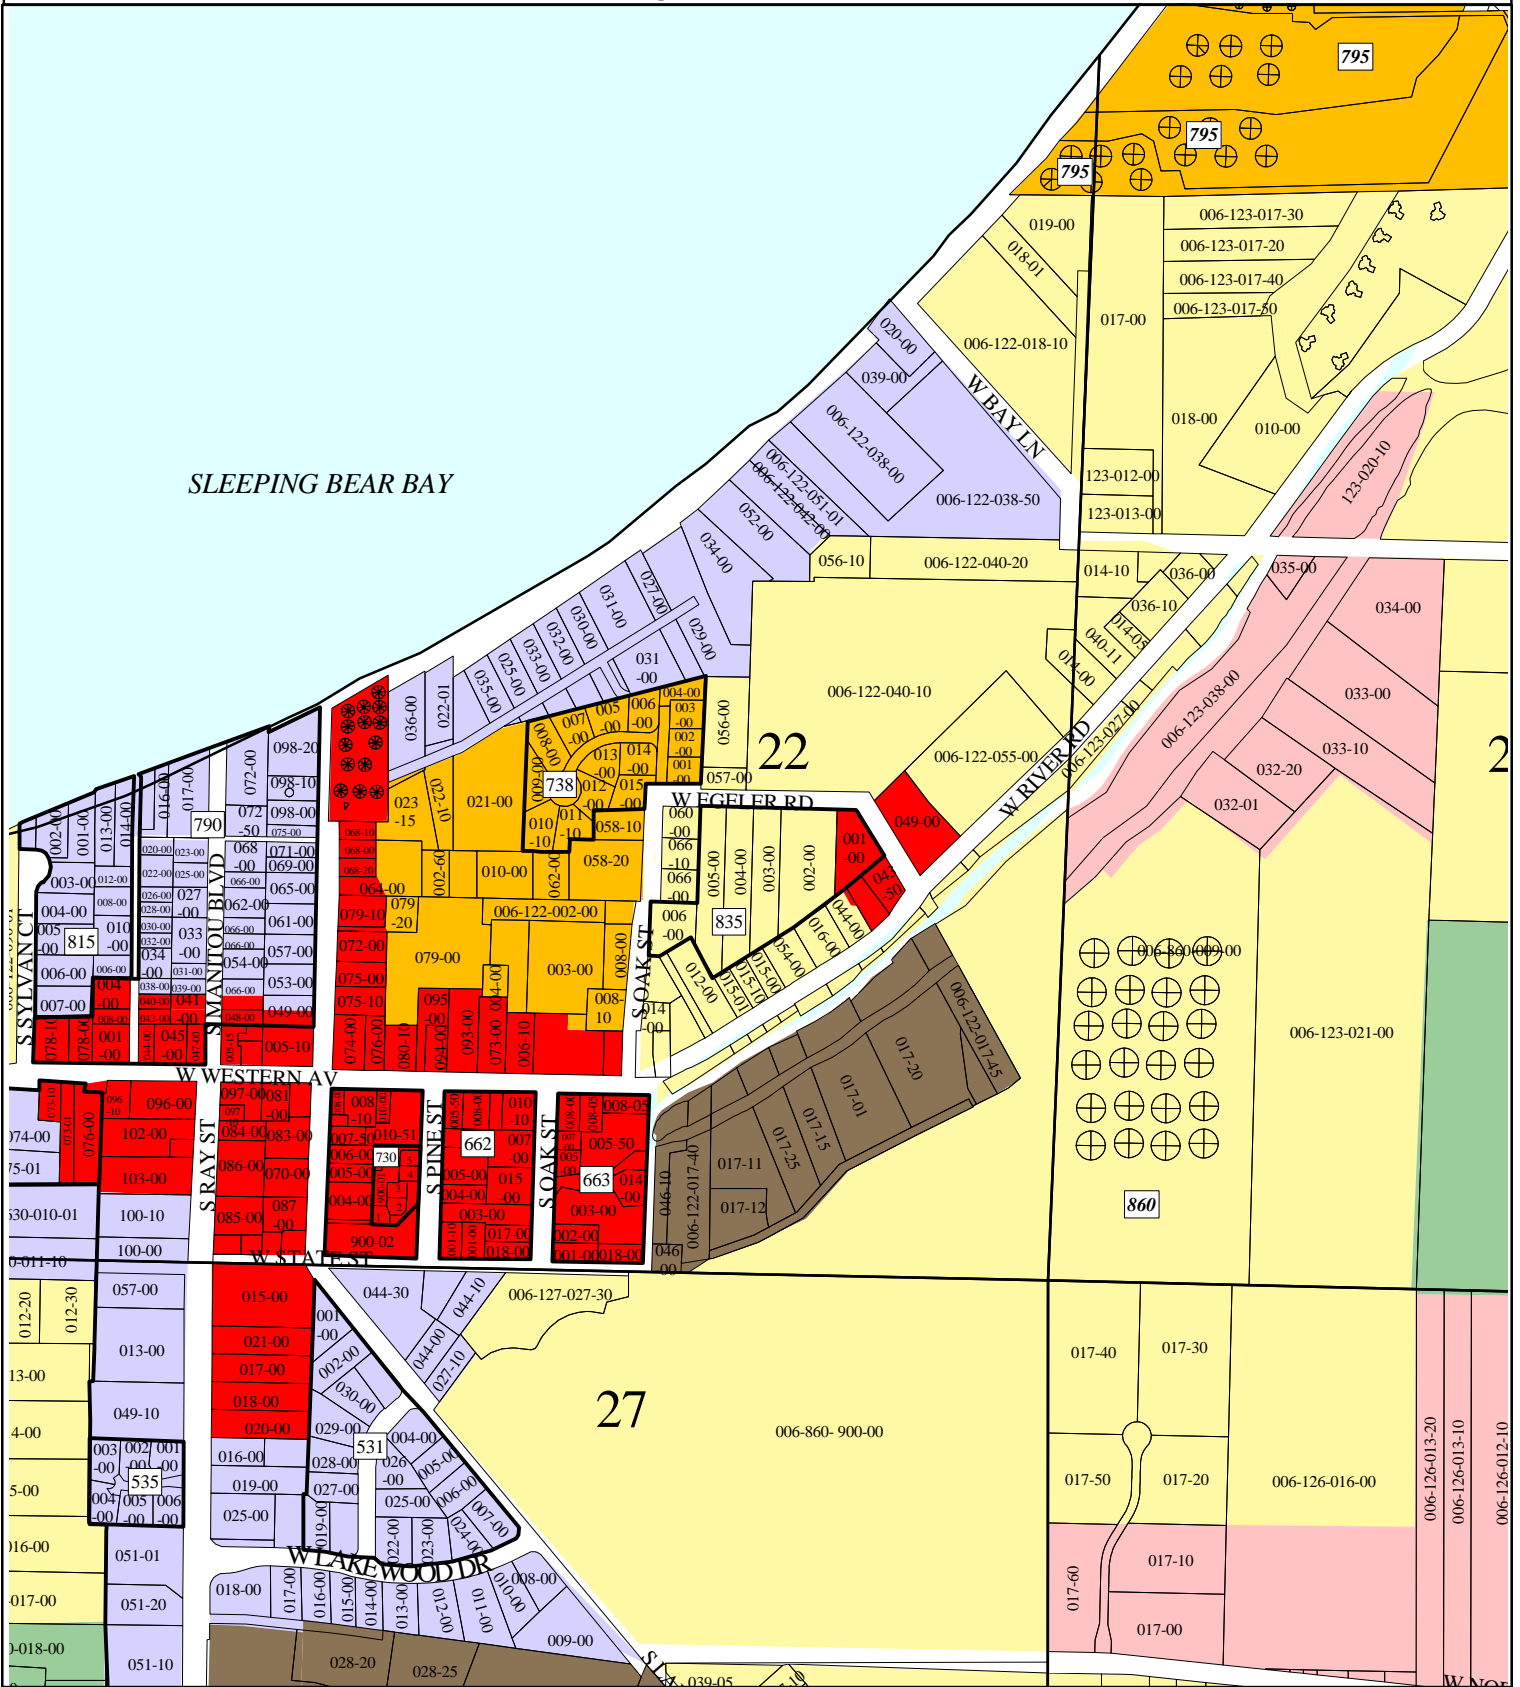

GLEN ARBOR TOWNSHIP ZONING

Village of Glen Arbor

LEGEND

- | | | | |
|-------------------------|-----------------|--------------------|--------------|
| Section lines | Section numbers | Subdivision Prefix | Lakes |
| Zoning Districts | | | |
| Residential 1 | Residential 4 | Agricultural | Recreational |
| Residential 2 | Residential 5 | Business | Resort |
| Residential 3 | Residential 6 | National Park | |