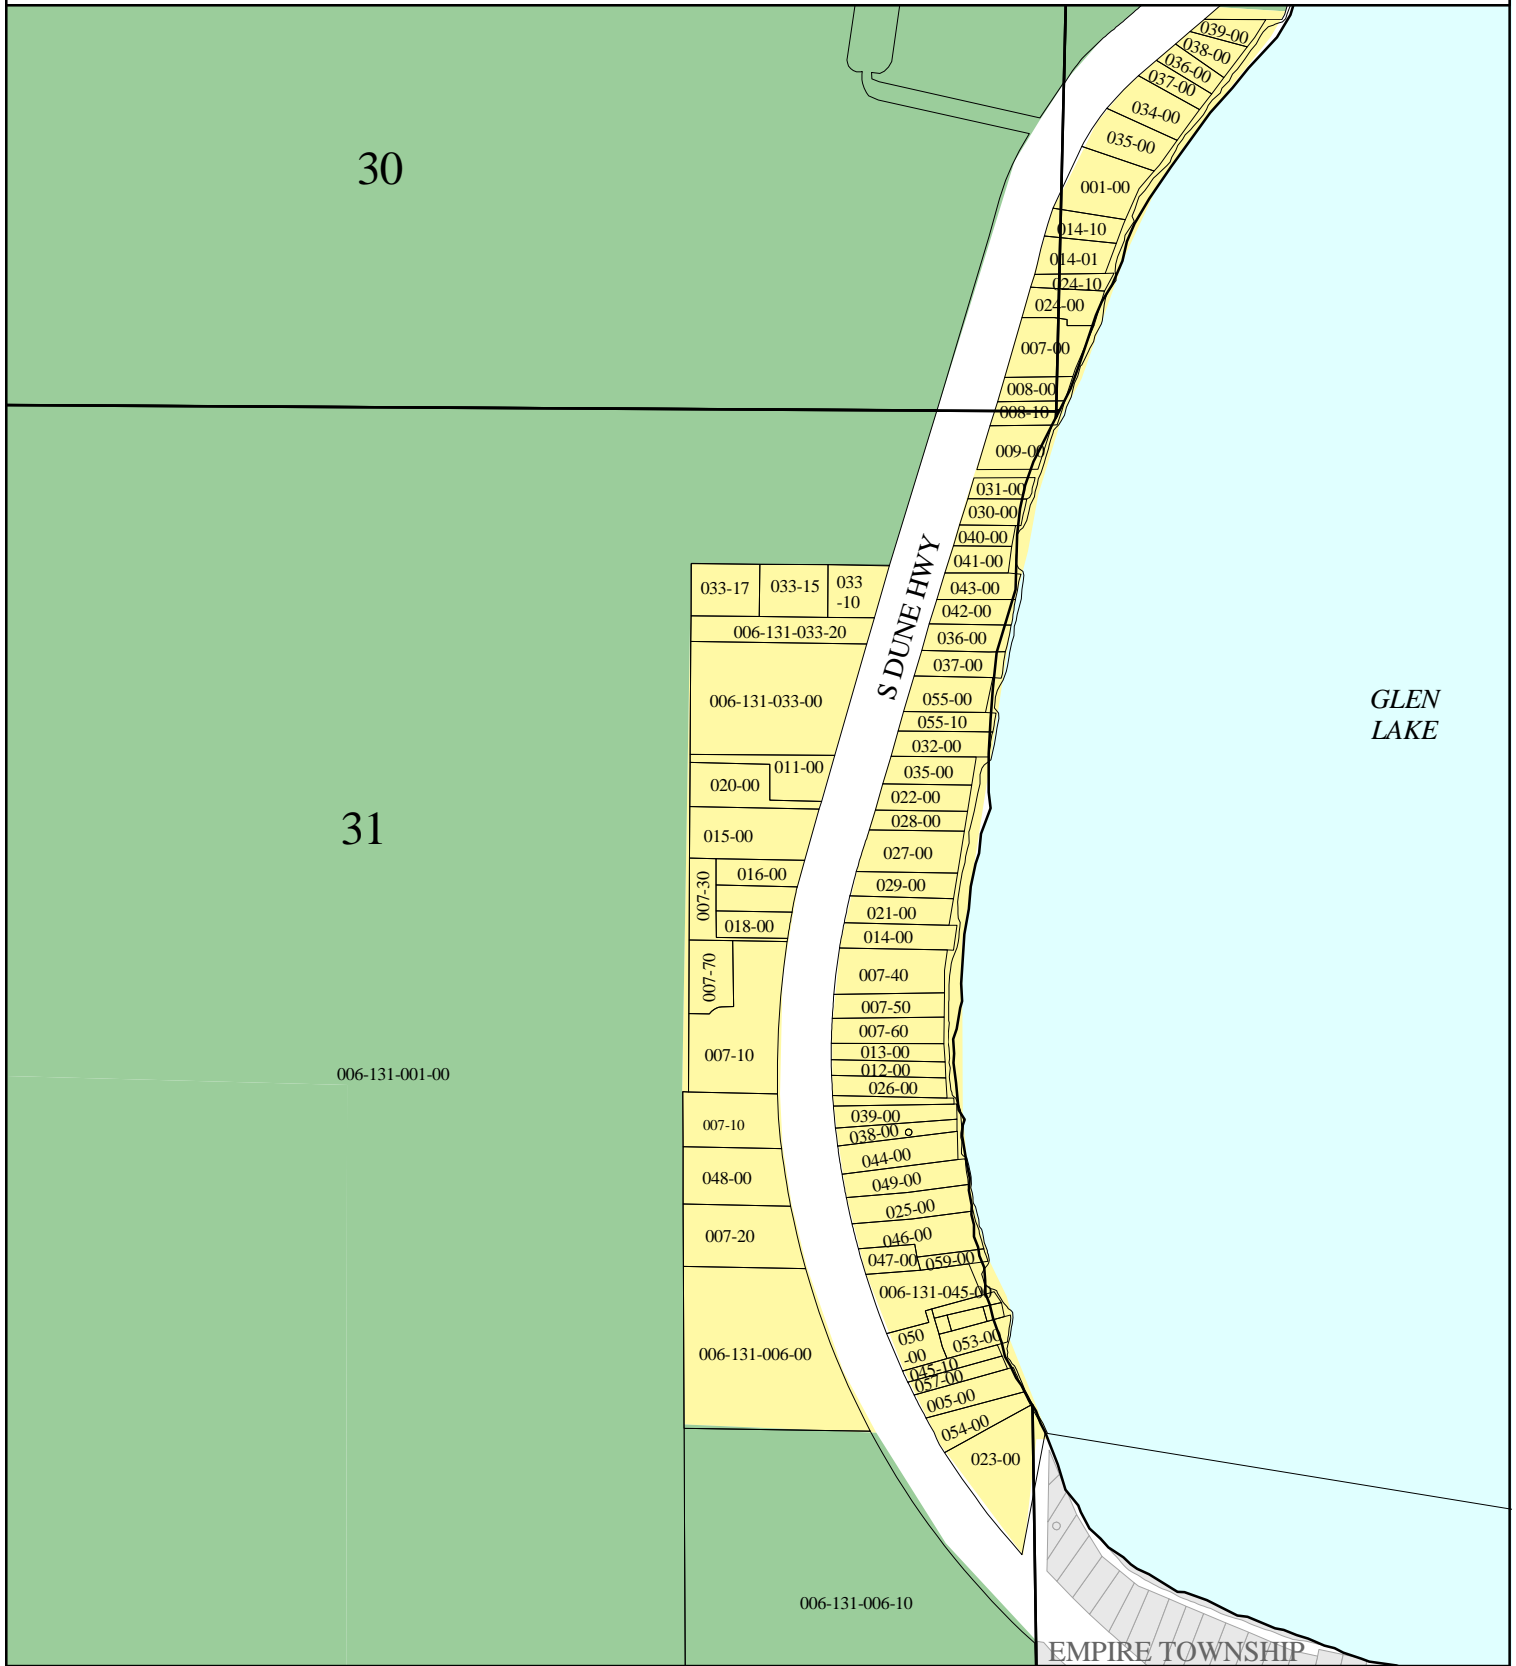

# GLEN ARBOR TOWNSHIP ZONING

## Southwest

### LEGEND

- |                         |                 |                    |              |
|-------------------------|-----------------|--------------------|--------------|
| Section lines           | Section numbers | Subdivision Prefix | Lakes        |
| <b>Zoning Districts</b> |                 |                    |              |
| Residential 1           | Residential 4   | Agricultural       | Recreational |
| Residential 2           | Residential 5   | Business           | Resort       |
| Residential 3           | Residential 6   | National Park      |              |