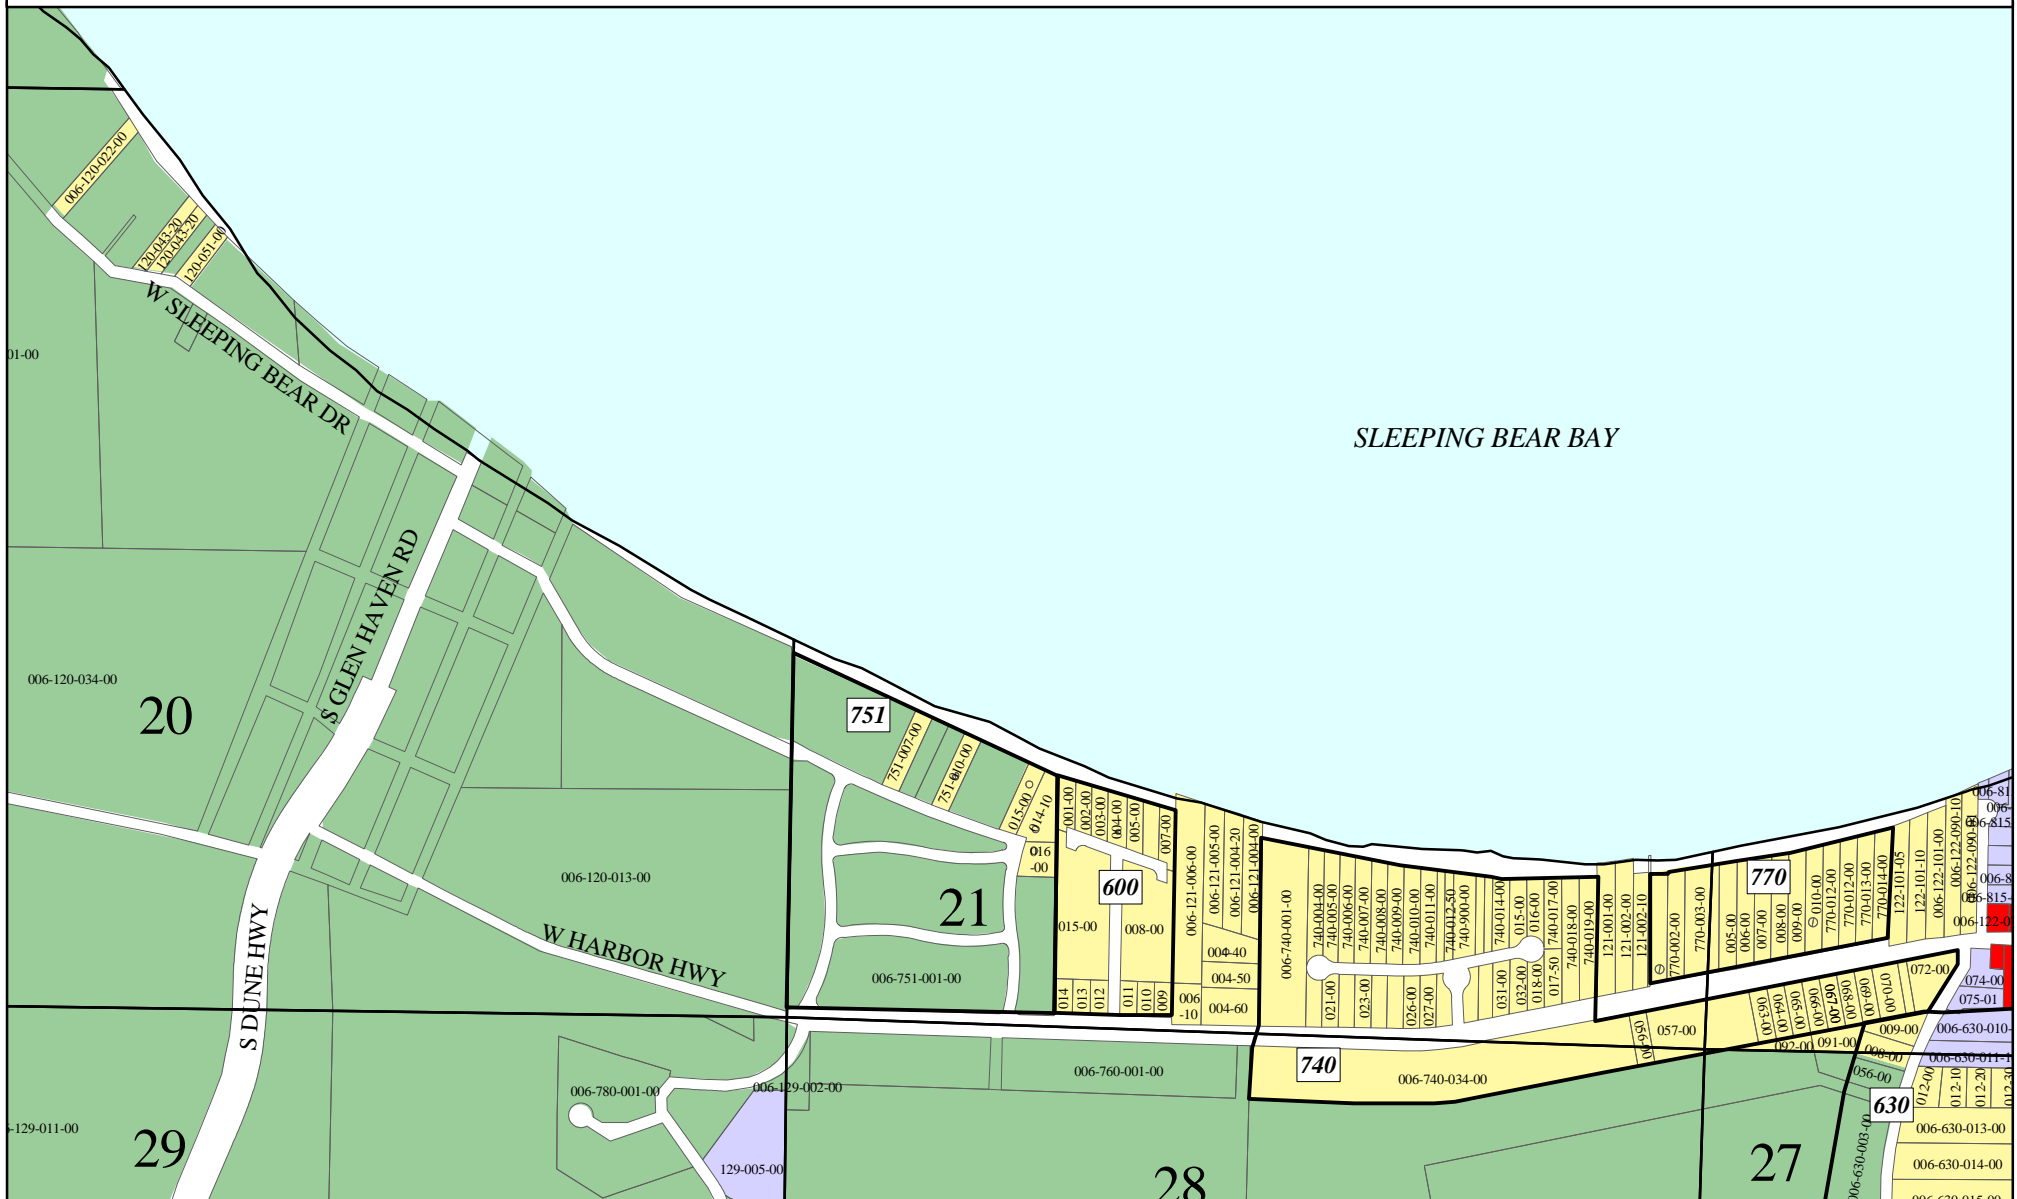

GLEN ARBOR TOWNSHIP ZONING

Sleeping Bear Bay

LEGEND

Section lines
 ## Section numbers
 ### Subdivision Prefix
 Lakes

Zoning Districts

| | | | | |
|--|--|--|---|--|
| Residential 1 | Residential 3 | Residential 5 | Agricultural | Recreational |
| Residential 2 | Residential 4 | Residential 6 | Business | Resort |
| | | | | National Park |