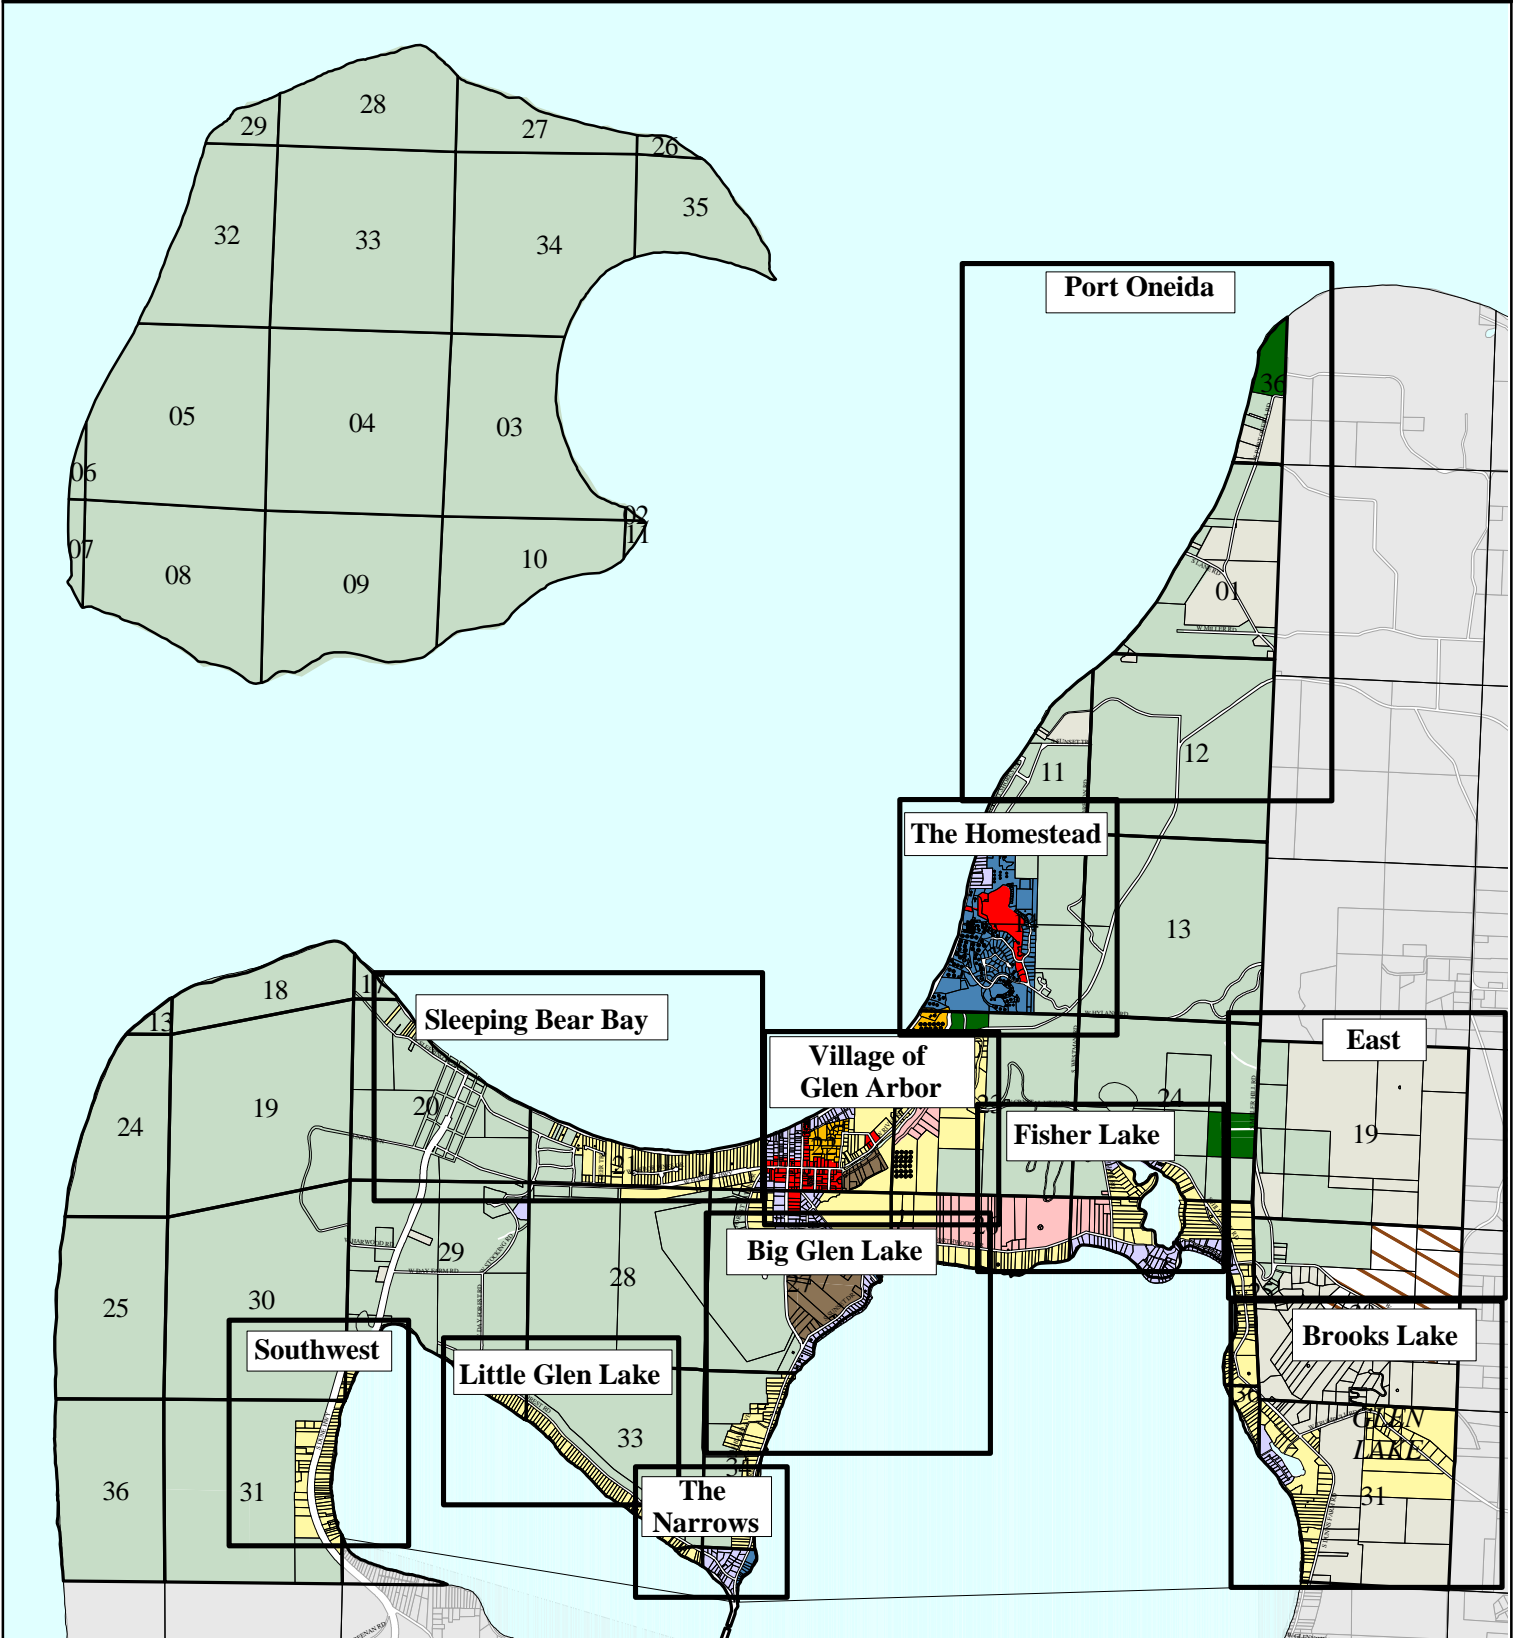

GLEN ARBOR TOWNSHIP ZONING

Map Index

LEGEND

- | | | | |
|-------------------------|--------------------|---------------|--------------|
| Section lines | ## Section numbers | Lakes | |
| Zoning Districts | | | |
| Residential 1 | Residential 4 | Agricultural | Recreational |
| Residential 2 | Residential 5 | Business | Resort |
| Residential 3 | Residential 6 | National Park | |