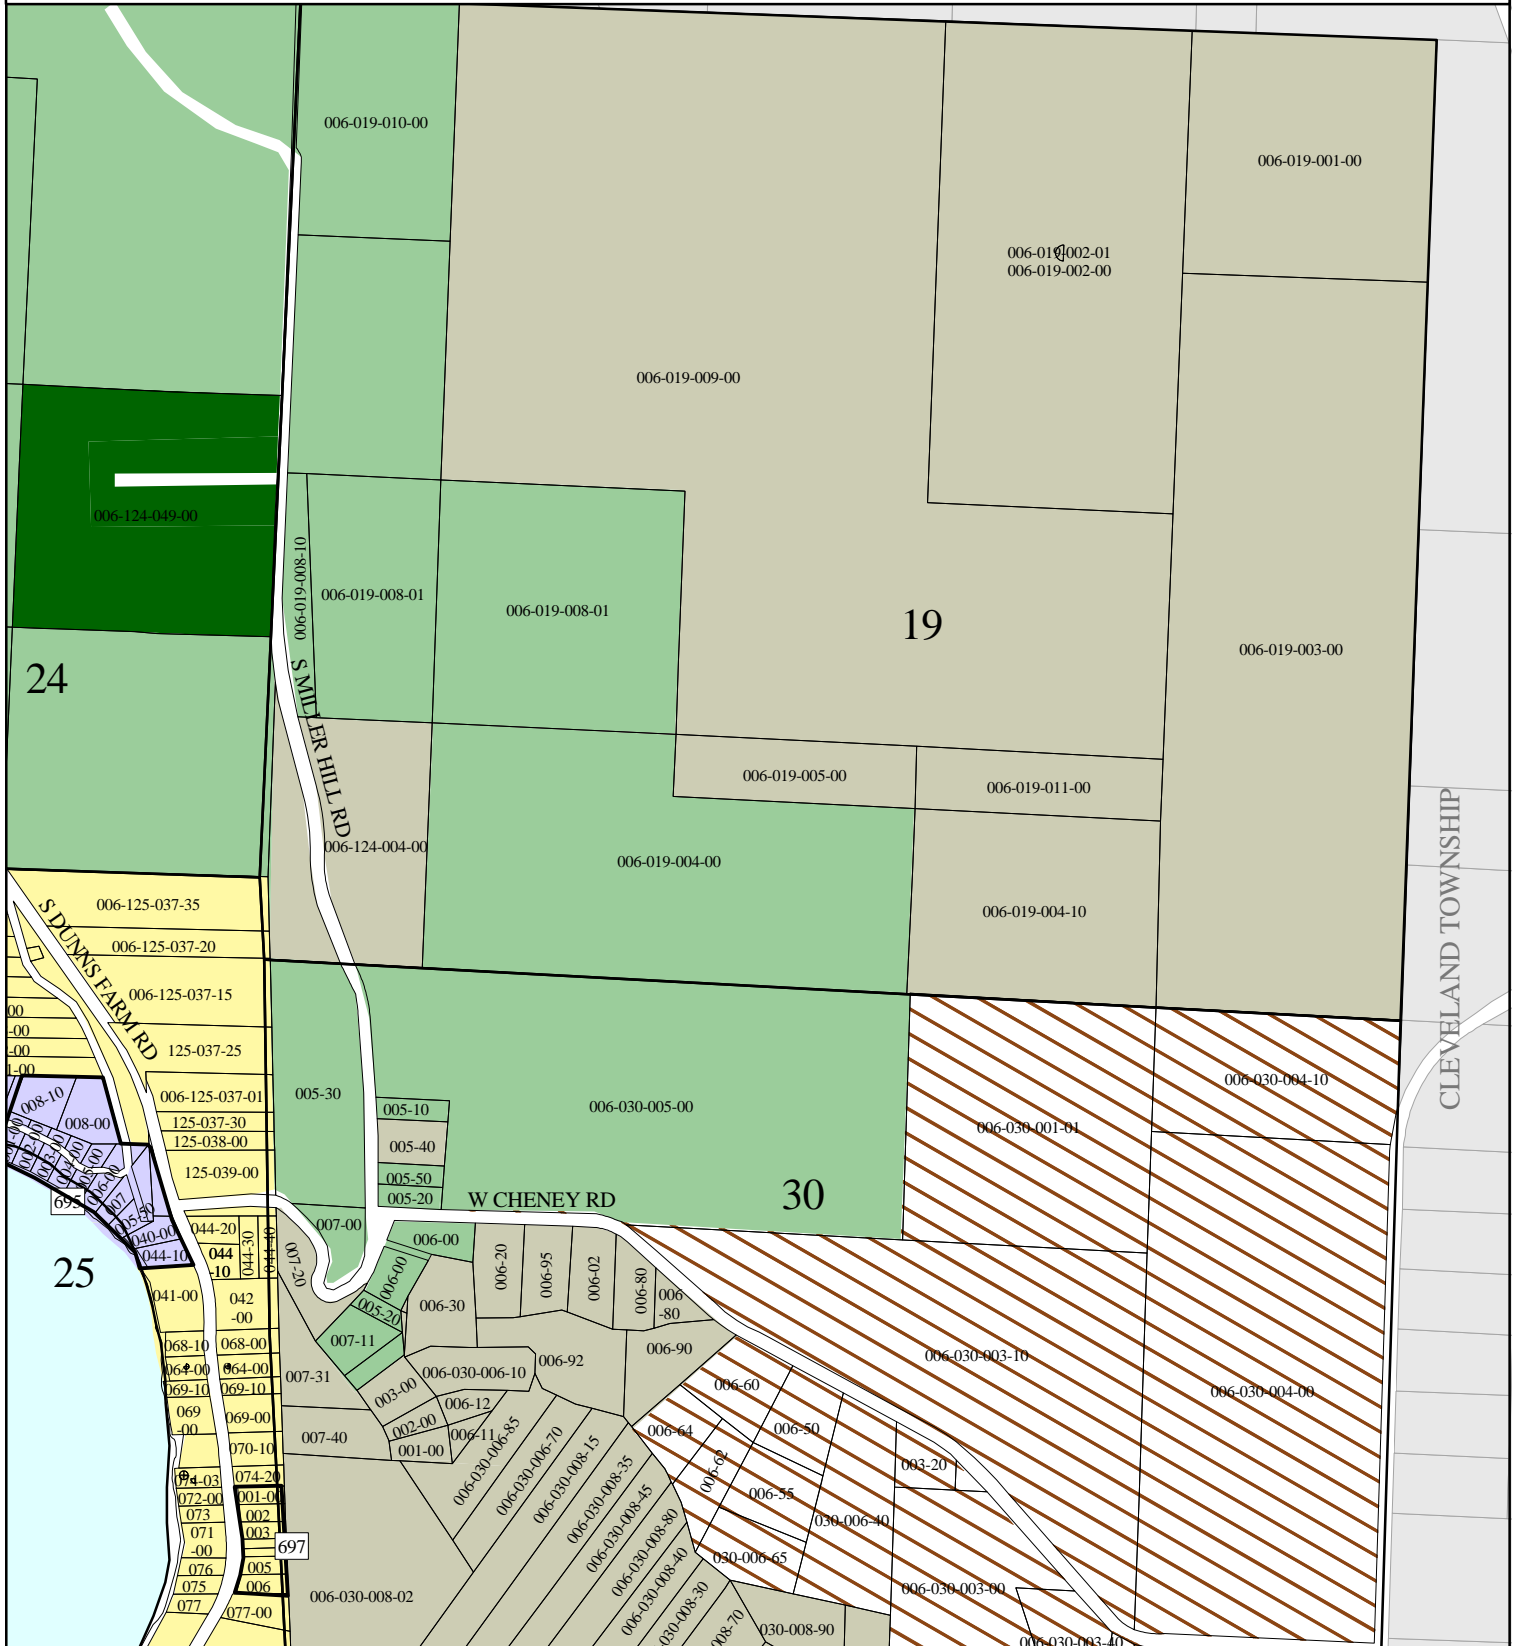

# GLEN ARBOR TOWNSHIP ZONING

## East

### LEGEND

- |                         |                 |                    |              |
|-------------------------|-----------------|--------------------|--------------|
| Section lines           | Section numbers | Subdivision Prefix | Lakes        |
| <b>Zoning Districts</b> |                 |                    |              |
| Residential 1           | Residential 4   | Agricultural       | Recreational |
| Residential 2           | Residential 5   | Business           | Resort       |
| Residential 3           | Residential 6   | National Park      |              |