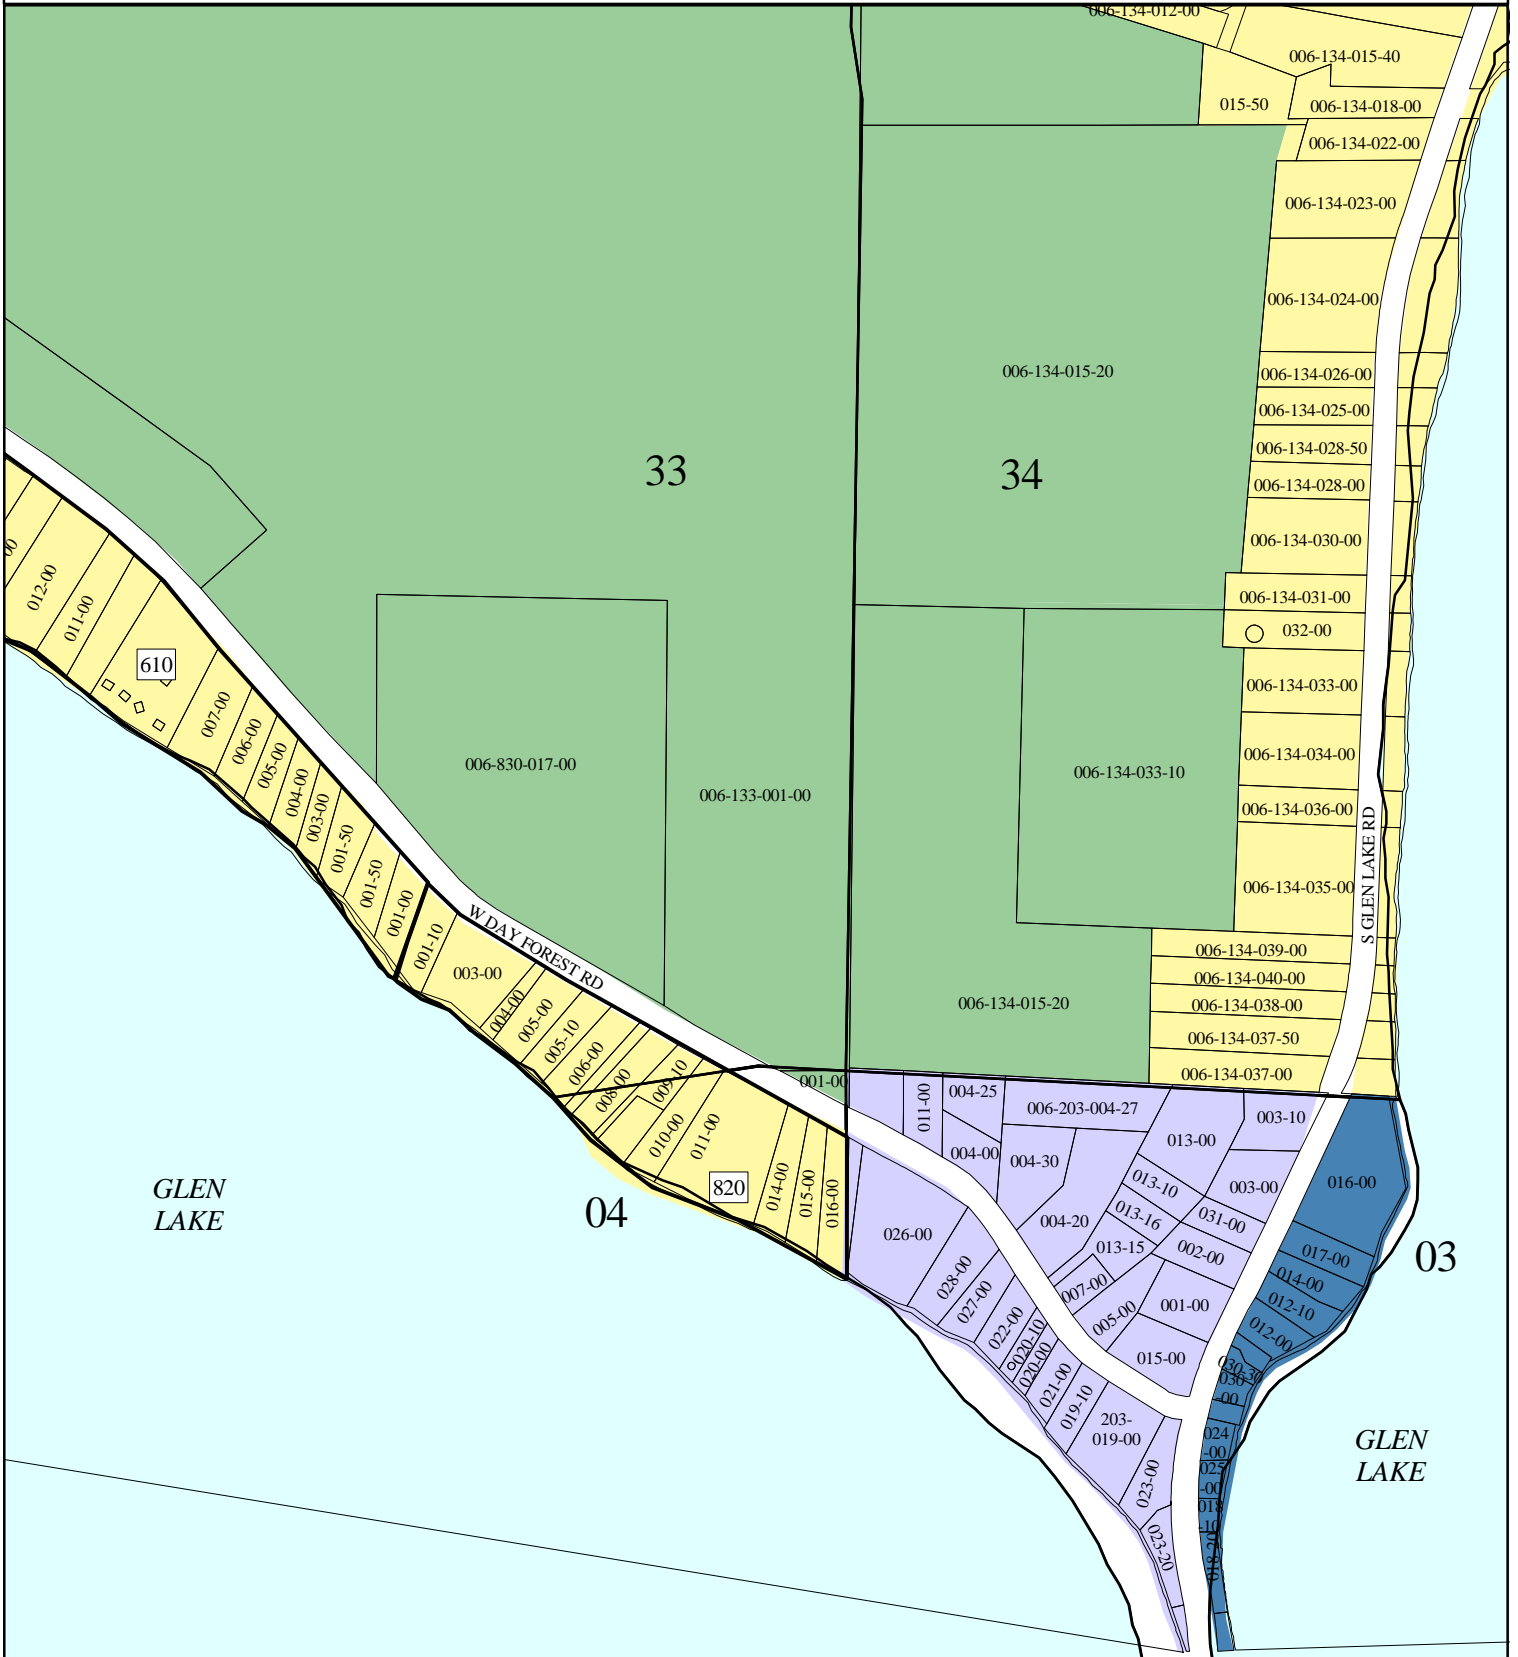

GLEN ARBOR TOWNSHIP ZONING

The Narrows

LEGEND

- | | | | |
|-------------------------|-----------------|--------------------|--------------|
| Section lines | Section numbers | Subdivision Prefix | Lakes |
| Zoning Districts | | | |
| Residential 1 | Residential 4 | Agricultural | Recreational |
| Residential 2 | Residential 5 | Business | Resort |
| Residential 3 | Residential 6 | National Park | |