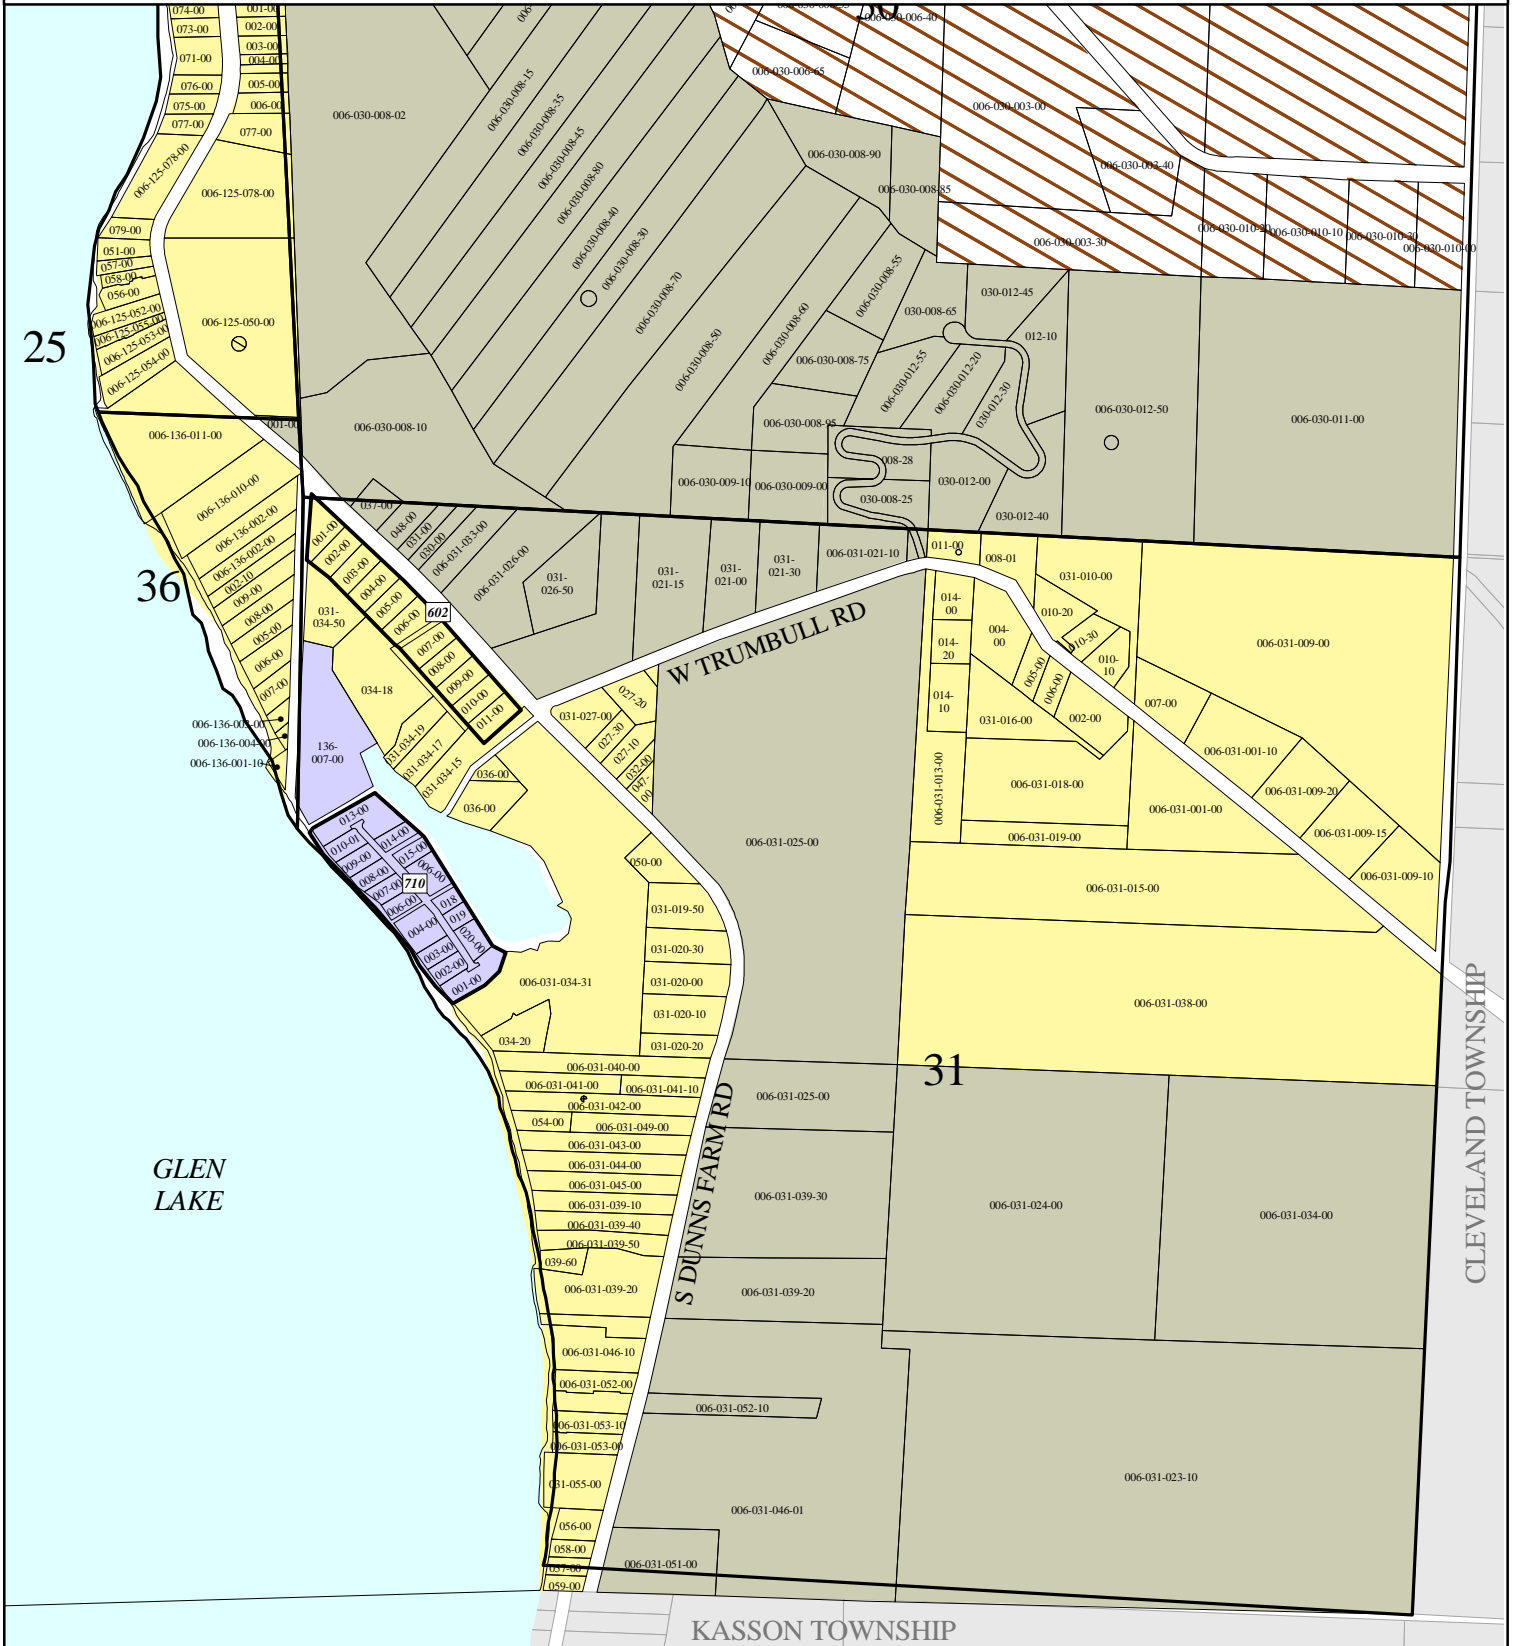

GLEN ARBOR TOWNSHIP ZONING

Brooks Lake

LEGEND

- | | | | |
|-------------------------|---------------------------|-------------------------------|--------------|
| Section lines | ## Section numbers | ### Subdivision Prefix | Lakes |
| Zoning Districts | | | |
| Residential 1 | Residential 4 | Agricultural | Recreational |
| Residential 2 | Residential 5 | Business | Resort |
| Residential 3 | Residential 6 | National Park | |