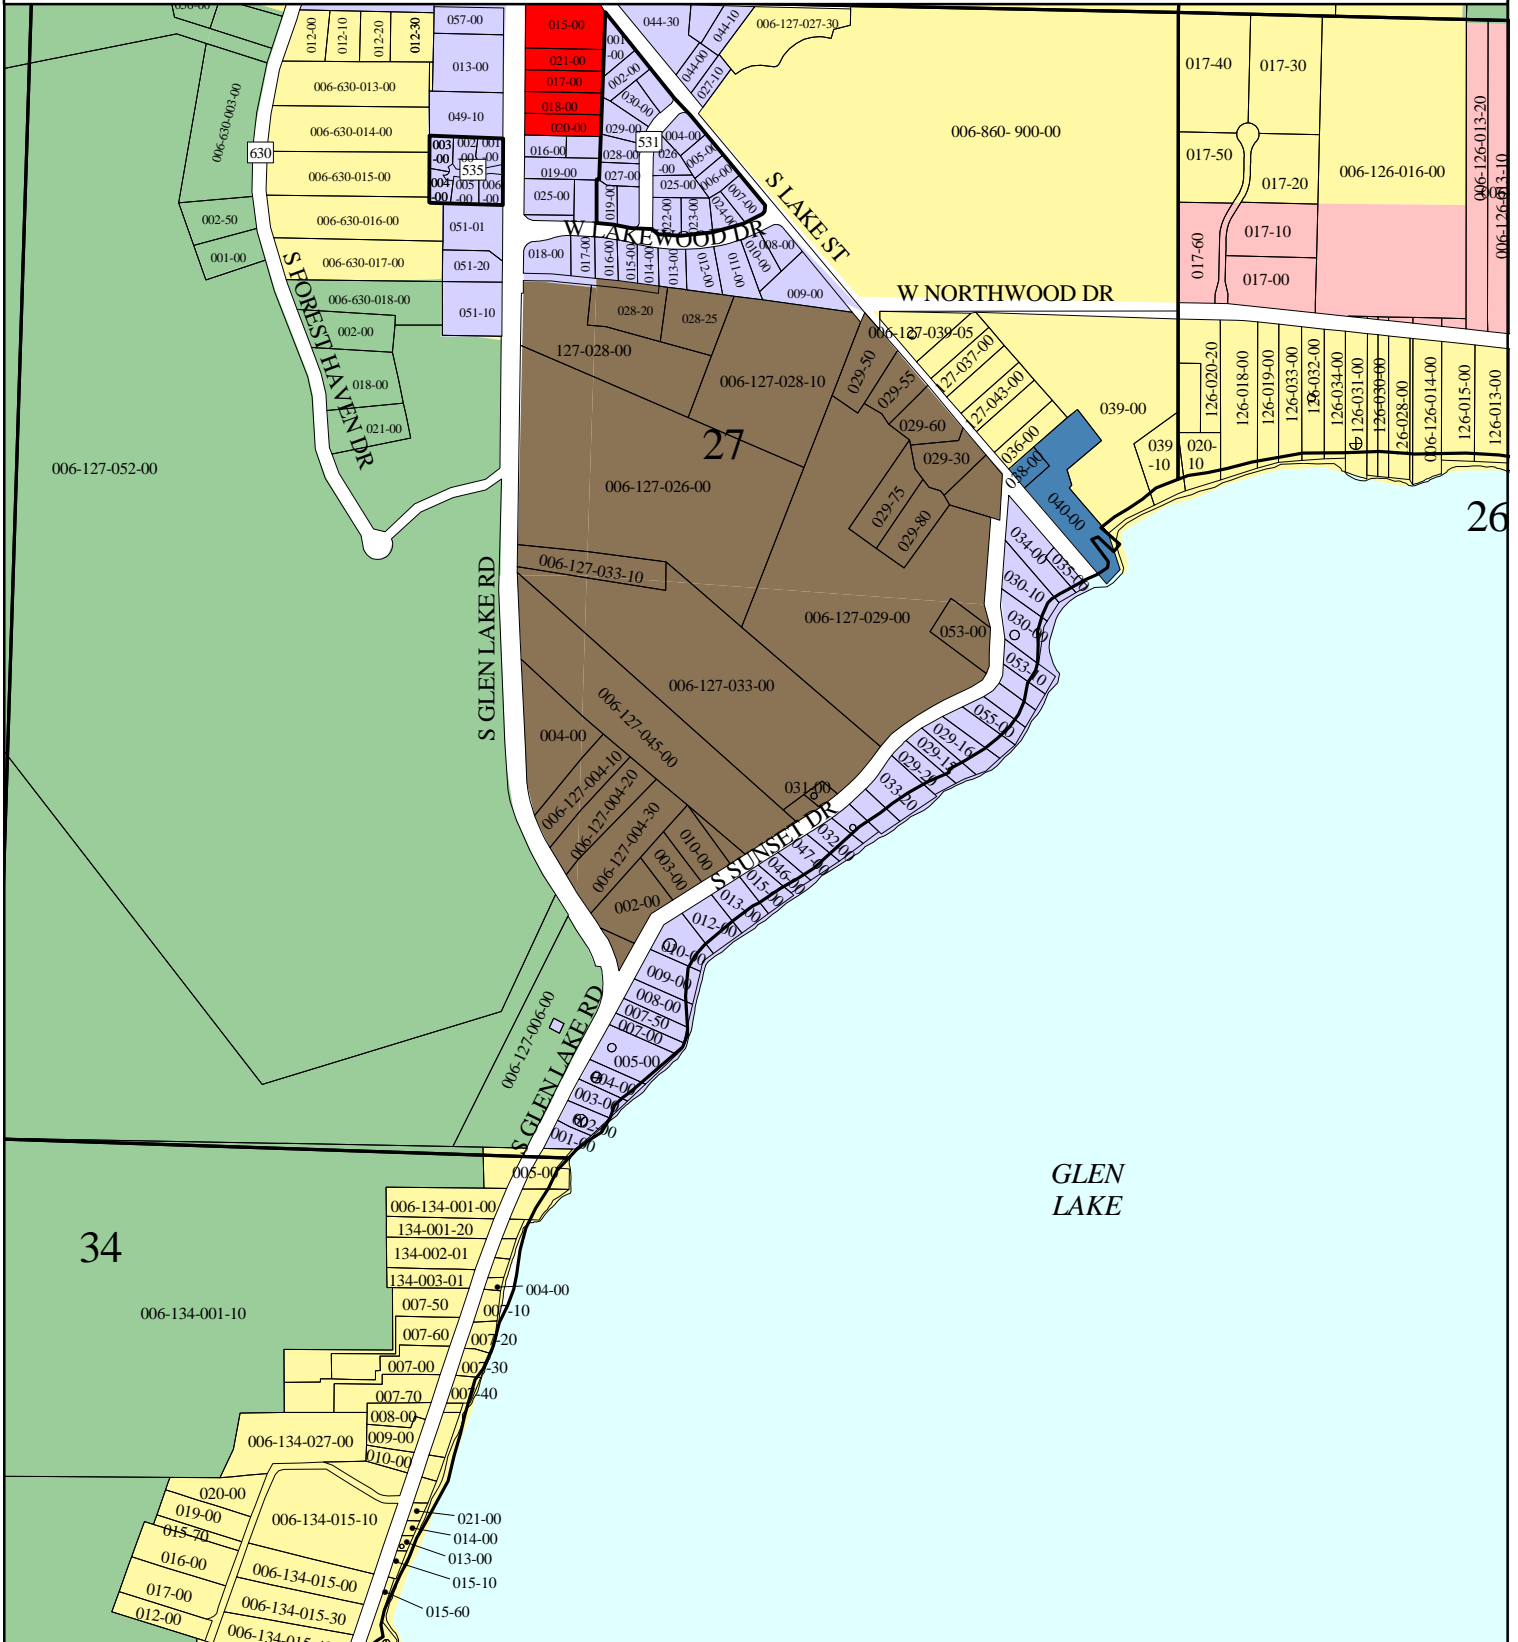

# GLEN ARBOR TOWNSHIP ZONING

## Big Glen Lake

### LEGEND

- |                         |                 |                    |              |
|-------------------------|-----------------|--------------------|--------------|
| Section lines           | Section numbers | Subdivision Prefix | Lakes        |
| <b>Zoning Districts</b> |                 |                    |              |
| Residential 1           | Residential 4   | Agricultural       | Recreational |
| Residential 2           | Residential 5   | Business           | Resort       |
| Residential 3           | Residential 6   | National Park      |              |